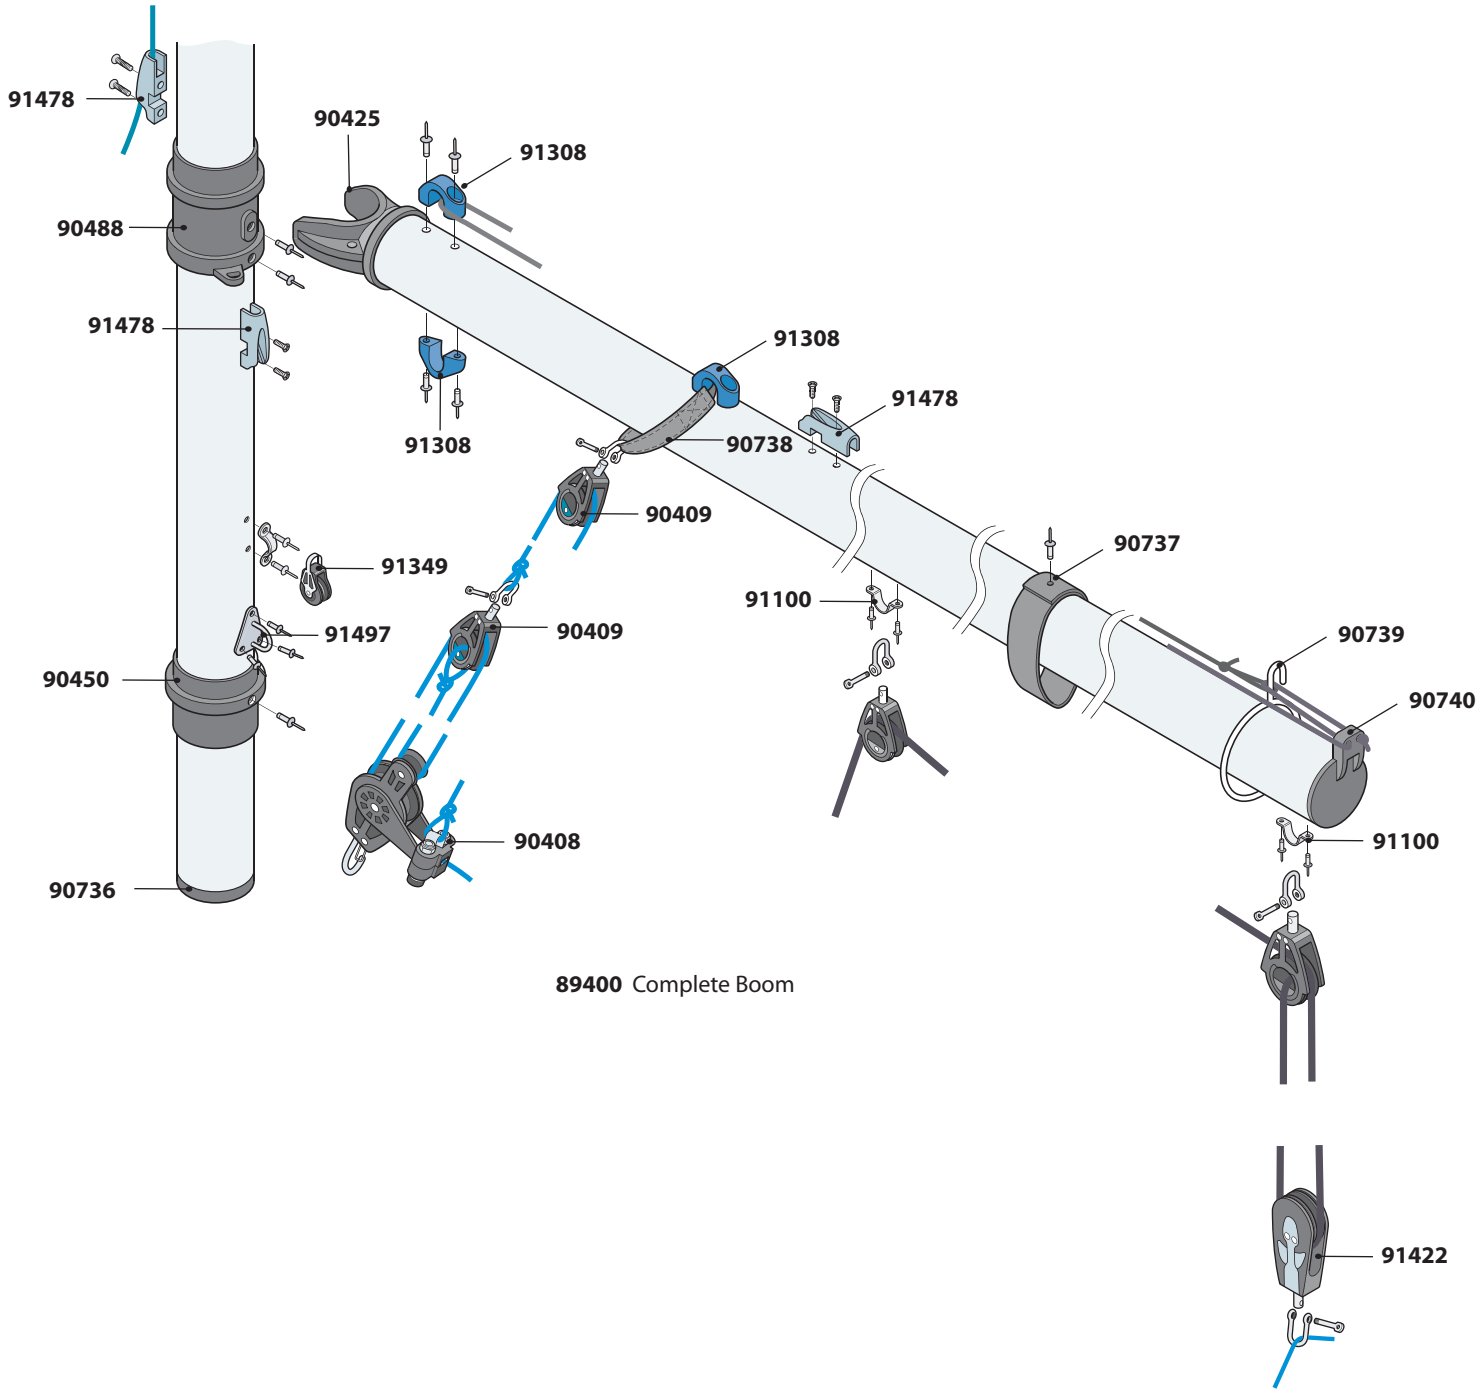

Bug Parts Locator

LaserPerformance[™]

Bug Hull and Deck Fittings

Bug Hull and Deck Fittings

Bug Race Accesories

- 95102 Bug Race Sail - Lotus
- Not Pictured:
- 95100 Bug Race Sail - Blaze
- 95104 Bug Rec Sail - Red Craze
- 95105 Bug Rec Sail - Yellow Zest

Bug Rudder Assembly

85103 Complete Tiller and Rudder Assembly

Bug Technical Information

Hull Weight	101 lbs	46 kg
LOA	8.5 ft	2.6 m
Beam	4.3 ft	1.3 m
Draft	2.6 ft	0.8 m
Recreational Sail Area	32.3 sq ft	3.8 m sq
Race Sail Area	40.9 sq ft	5.3 m sq