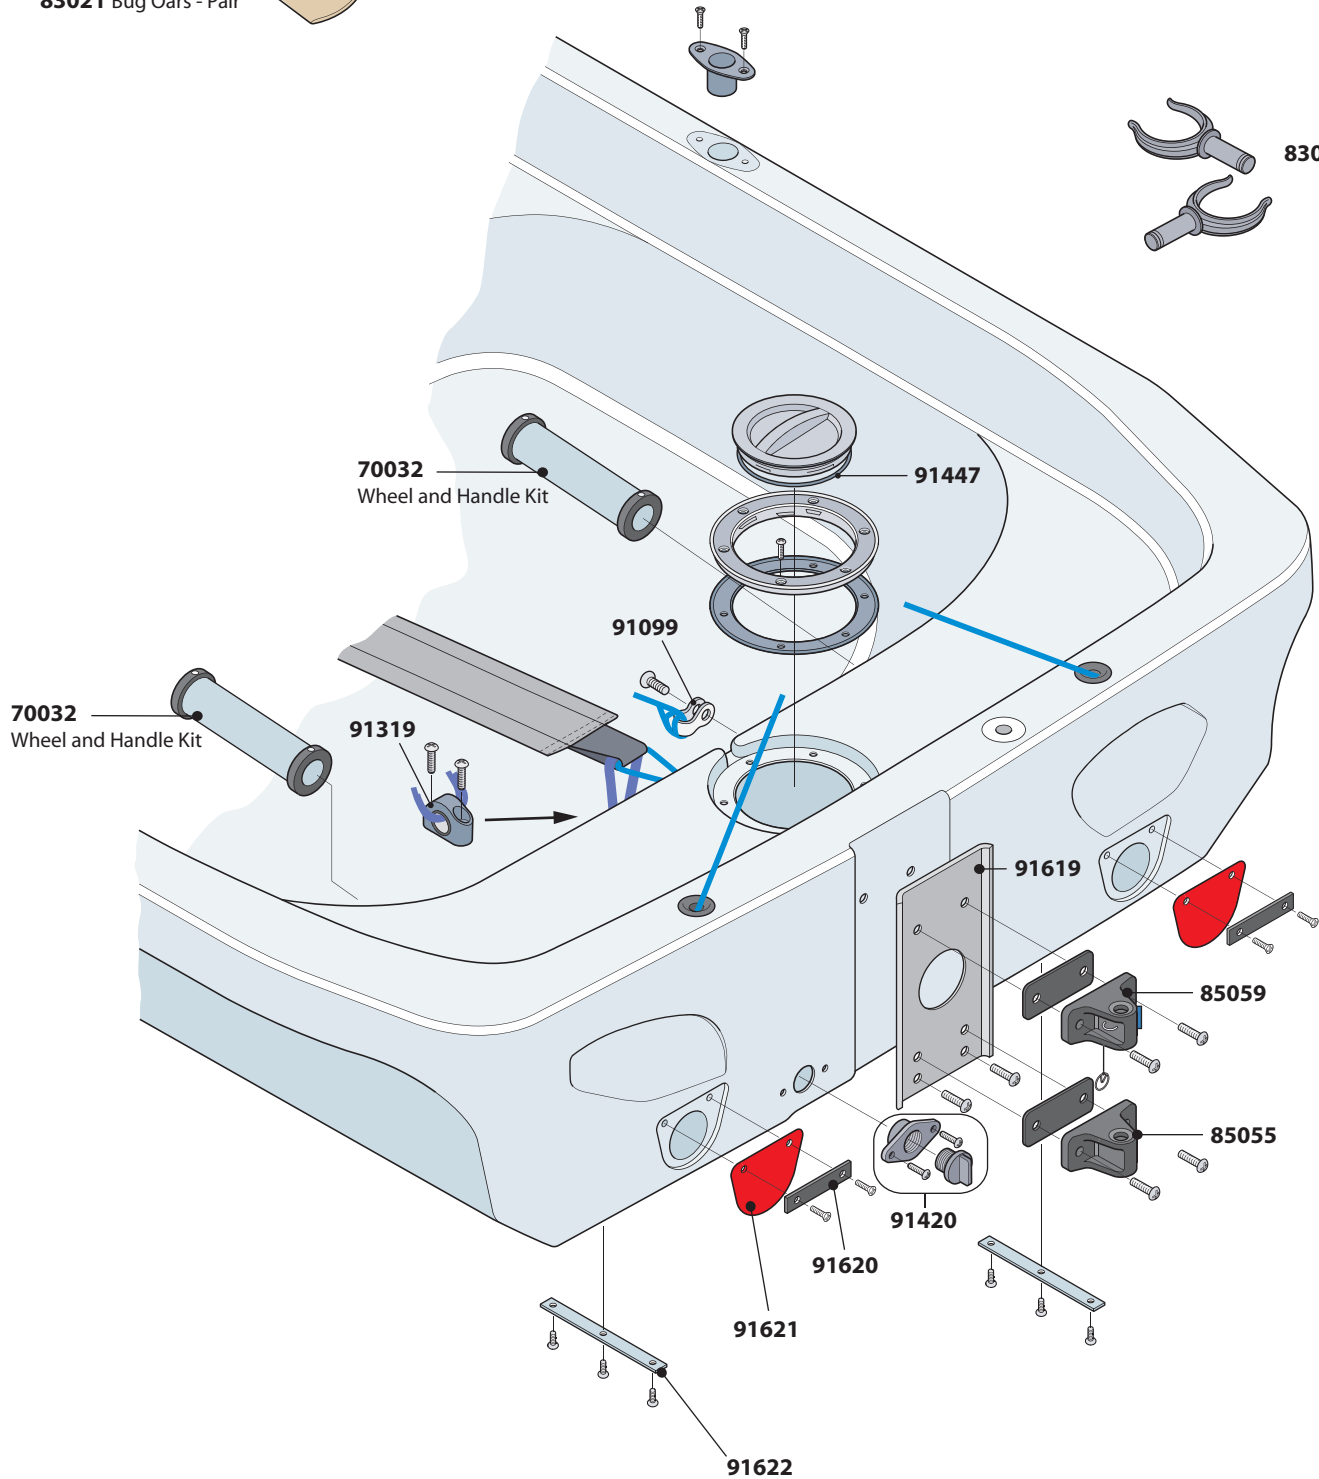

Bug Parts Locator

LaserPerformance[™]

Bug Hull and Deck Fittings

Bug Hull and Deck Fittings

Bug Race Accesories

- 95102 Bug Race Sail - Lotus
- Not Pictured:
- 95100 Bug Race Sail - Blaze
- 95104 Bug Rec Sail - Red Craze
- 95105 Bug Rec Sail - Yellow Zest

Bug Rudder Assembly

85103 Complete Tiller and Rudder Assembly

Bug Technical Information

Hull Weight	101 lbs	46 kg
LOA	8.5 ft	2.6 m
Beam	4.3 ft	1.3 m
Draft	2.6 ft	0.8 m
Recreational Sail Area	32.3 sq ft	3.8 m sq
Race Sail Area	40.9 sq ft	5.3 m sq

Bug Line Package

<u>Description</u>	<u>Diameter (in)</u>	<u>Diameter (mm)</u>	<u>Type</u>	<u>Length</u>	<u>Quantity</u>
Center Hiking Strap Shockcord	1/8 in	3.5mm	shockcord	1.5 ft	1
Cunningham	5/32 in	4mm	prestretch	5 ft	1
Hiking Strap Lifter	5/32 in	4mm	prestretch	2 ft	1
Mainsheet	5/16 in	8mm	America's Cup	30 ft	1
Mainsheet Bridle	3/16 in	5mm	prestretch	2.5 ft	1
Outhaul	5/32 in	4mm	prestretch	11 ft	1
outhaul Shockcord	1/8 in	3.5mm	shockcord	3.5 ft	1
Painter	3/15 in	5mm	prestretch	7 ft	1
Side Hiking Strap Shockcord	1/8 in	3.5mm	shockcord	3.5 ft	1
Vang Primary	5/32 in	4mm	prestretch	4.5 ft	1
Vang Secondary (Race)	5/32 in	4mm	prestretch	2.5 ft	1