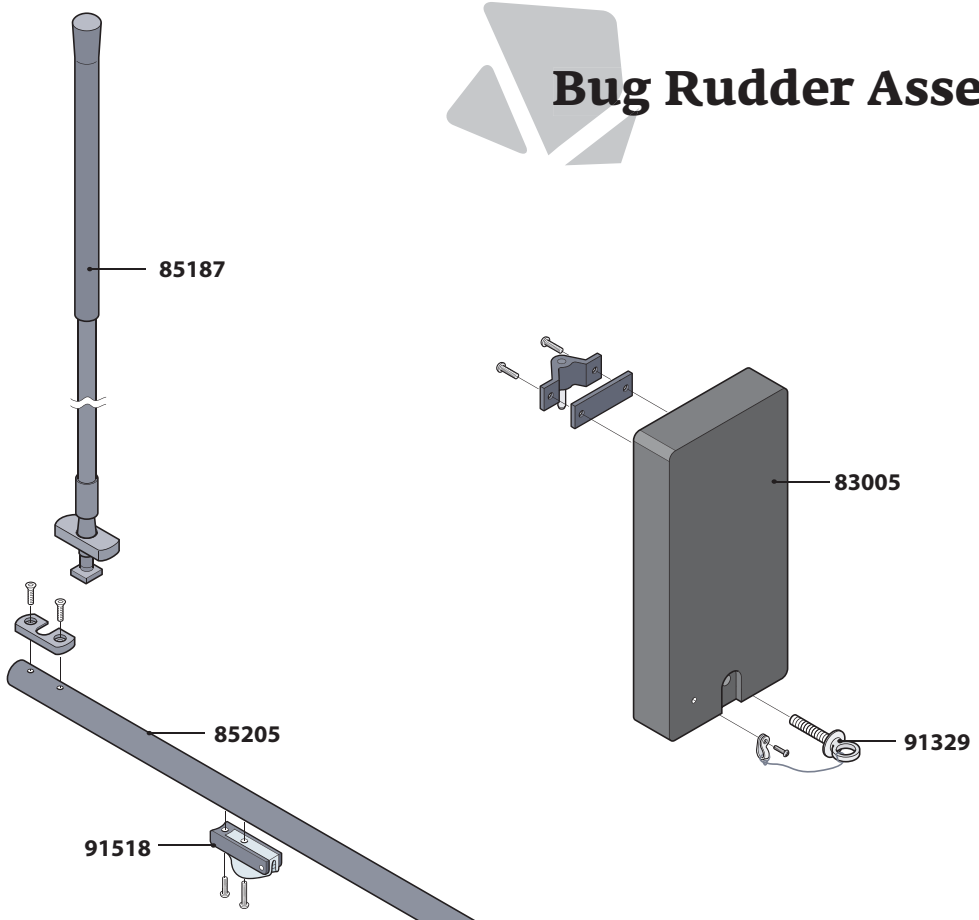

Bug Parts Locator

LaserPerformance[™]

Bug Hull and Deck Fittings

Bug Hull and Deck Fittings

Bug Race Accesories

- 95102 Bug Race Sail - Lotus
- Not Pictured:
- 95100 Bug Race Sail - Blaze
- 95104 Bug Rec Sail - Red Craze
- 95105 Bug Rec Sail - Yellow Zest

Bug Rudder Assembly

85103 Complete Tiller and Rudder Assembly

Bug Technical Information

Hull Weight	101 lbs	46 kg
LOA	8.5 ft	2.6 m
Beam	4.3 ft	1.3 m
Draft	2.6 ft	0.8 m
Recreational Sail Area	32.3 sq ft	3.8 m sq
Race Sail Area	40.9 sq ft	5.3 m sq