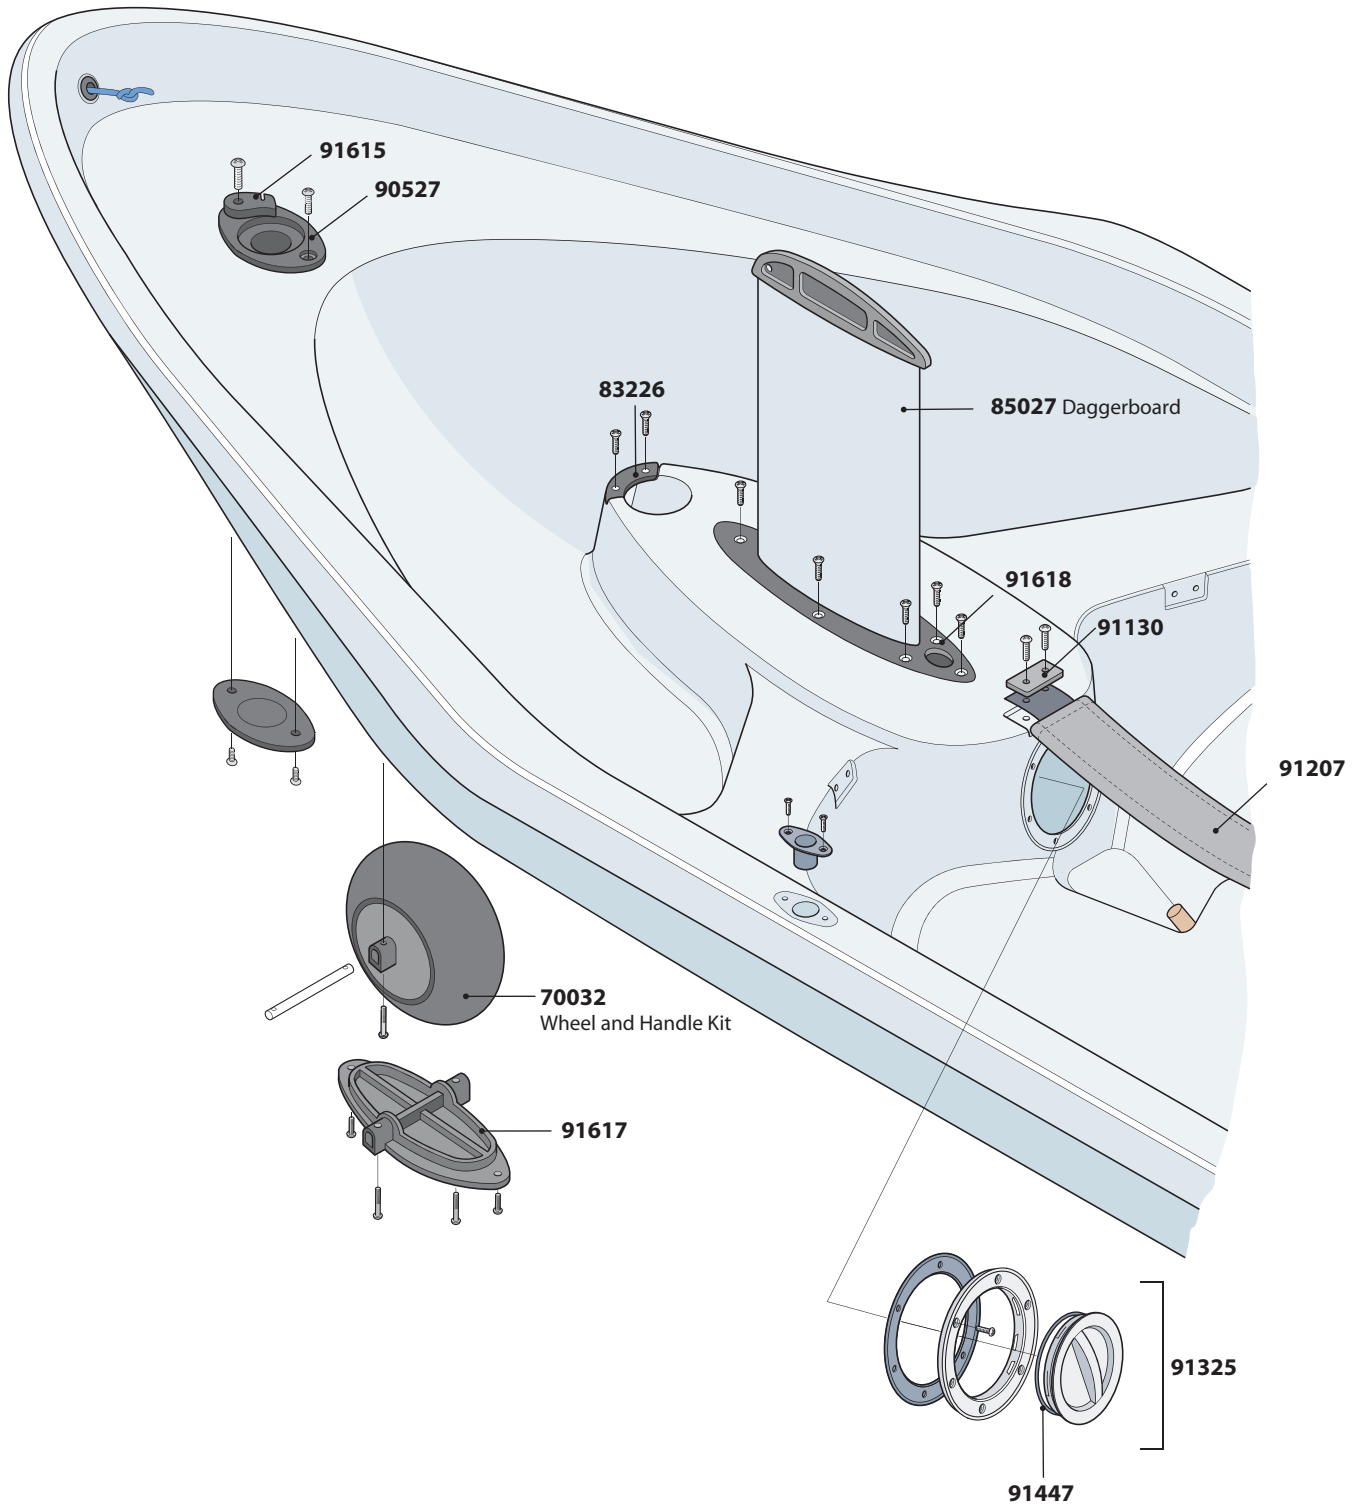

Bug Parts Locator

LaserPerformance[™]

Bug Hull and Deck Fittings

Bug Hull and Deck Fittings

Bug Race Accesories

- 95102 Bug Race Sail - Lotus
- Not Pictured:
- 95100 Bug Race Sail - Blaze
- 95104 Bug Rec Sail - Red Craze
- 95105 Bug Rec Sail - Yellow Zest

Bug Rudder Assembly

85103 Complete Tiller and Rudder Assembly

Bug Technical Information

Hull Weight	101 lbs	46 kg
LOA	8.5 ft	2.6 m
Beam	4.3 ft	1.3 m
Draft	2.6 ft	0.8 m
Recreational Sail Area	32.3 sq ft	3.8 m sq
Race Sail Area	40.9 sq ft	5.3 m sq