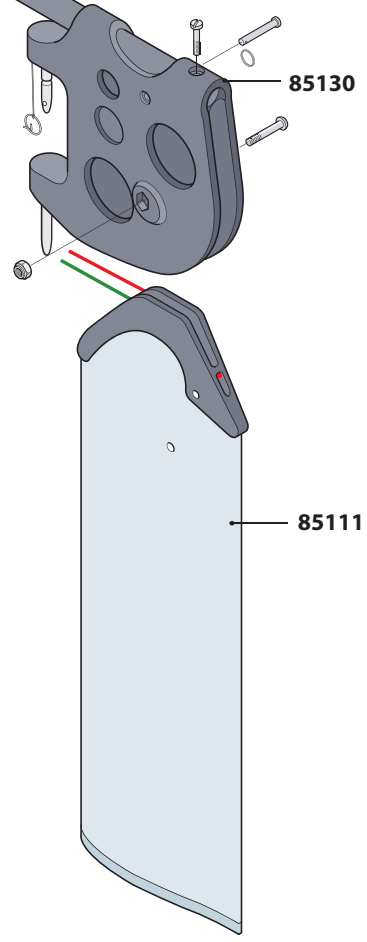

Bug Parts Locator

LaserPerformance[™]

Bug Hull and Deck Fittings

Bug Hull and Deck Fittings

Bug Race Accesories

- 95102 Bug Race Sail - Lotus
- Not Pictured:
- 95100 Bug Race Sail - Blaze
- 95104 Bug Rec Sail - Red Craze
- 95105 Bug Rec Sail - Yellow Zest

Bug Rudder Assembly

85103 Complete Tiller and Rudder Assembly

Bug Technical Information

Hull Weight	101 lbs	46 kg
LOA	8.5 ft	2.6 m
Beam	4.3 ft	1.3 m
Draft	2.6 ft	0.8 m
Recreational Sail Area	32.3 sq ft	3.8 m sq
Race Sail Area	40.9 sq ft	5.3 m sq

Bug Line Package

<u>Description</u>	<u>Diameter (in)</u>	<u>Diameter (mm)</u>	<u>Type</u>	<u>Length</u>	<u>Quantity</u>
Center Hiking Strap Shockcord	1/8 in	3.5mm	shockcord	1.5 ft	1
Cunningham	5/32 in	4mm	prestretch	5 ft	1
Hiking Strap Lifter	5/32 in	4mm	prestretch	2 ft	1
Mainsheet	5/16 in	8mm	America's Cup	30 ft	1
Mainsheet Bridle	3/16 in	5mm	prestretch	2.5 ft	1
Outhaul	5/32 in	4mm	prestretch	11 ft	1
outhaul Shockcord	1/8 in	3.5mm	shockcord	3.5 ft	1
Painter	3/15 in	5mm	prestretch	7 ft	1
Side Hiking Strap Shockcord	1/8 in	3.5mm	shockcord	3.5 ft	1
Vang Primary	5/32 in	4mm	prestretch	4.5 ft	1
Vang Secondary (Race)	5/32 in	4mm	prestretch	2.5 ft	1