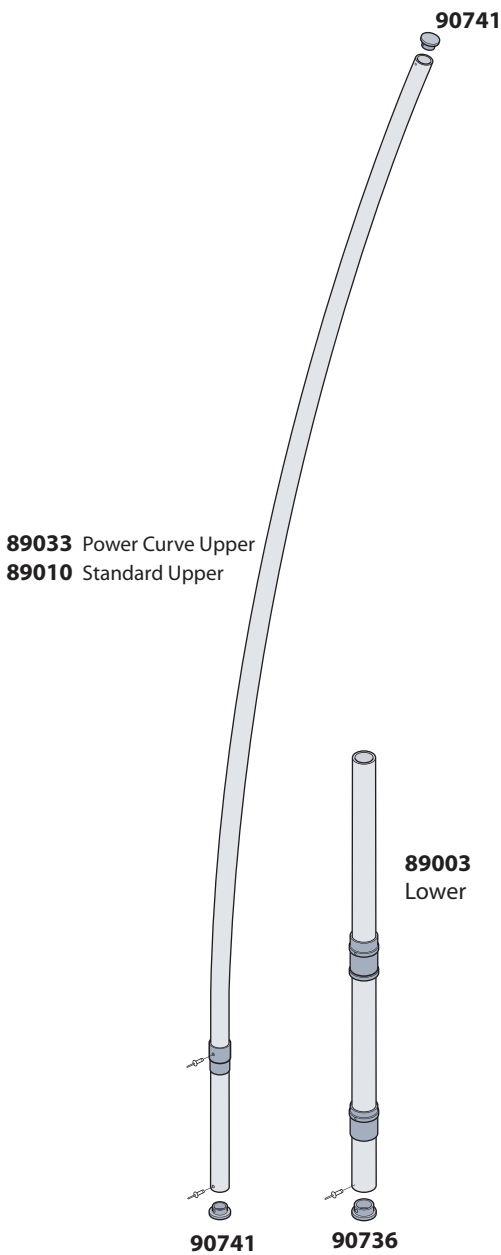

Bug Parts Locator

LaserPerformance[™]

Bug Hull and Deck Fittings

Bug Hull and Deck Fittings

Bug Race Accesories

- 95102 Bug Race Sail - Lotus
- Not Pictured:
- 95100 Bug Race Sail - Blaze
- 95104 Bug Rec Sail - Red Craze
- 95105 Bug Rec Sail - Yellow Zest

Bug Rudder Assembly

85103 Complete Tiller and Rudder Assembly

Bug Technical Information

Hull Weight	101 lbs	46 kg
LOA	8.5 ft	2.6 m
Beam	4.3 ft	1.3 m
Draft	2.6 ft	0.8 m
Recreational Sail Area	32.3 sq ft	3.8 m sq
Race Sail Area	40.9 sq ft	5.3 m sq