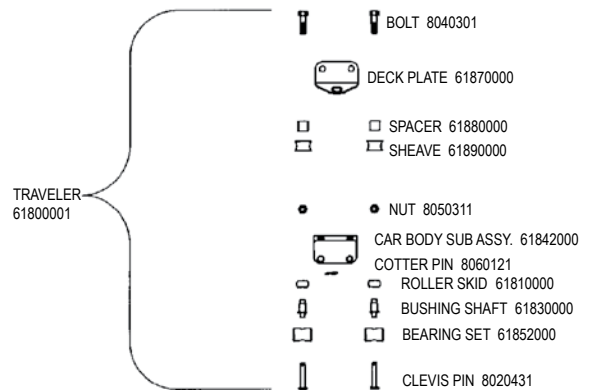

H18 MAIN TRAVELER CAR