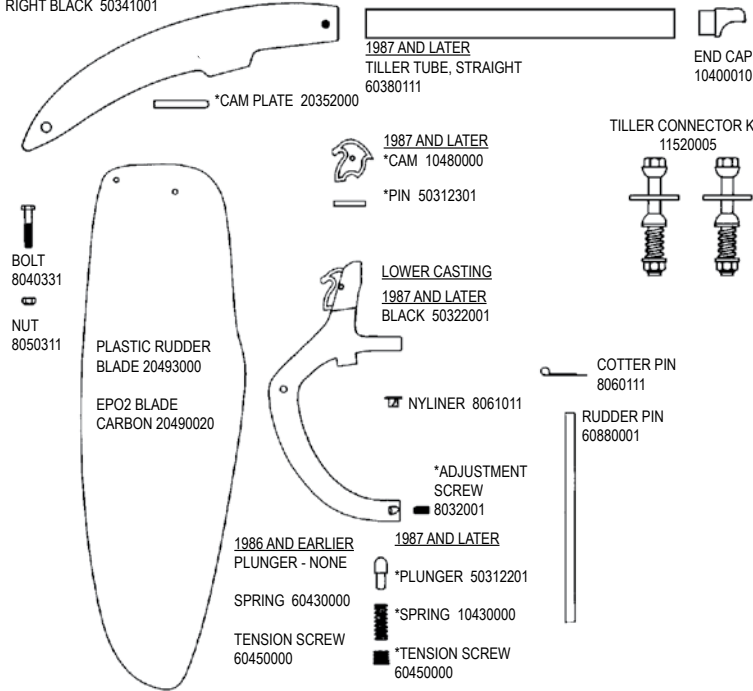

*BOLT
 8040301
 *WASHER
 8080181

1986 AND EARLIER
 60331010 CONVERSION KIT REQUIRED
 INCLUDES: UPPER CASTING ASSEMBLIES, TUBE, END CAP, LOWER
 CASTING ASSEMBLIES, NUTS, BOLTS, GUDGEONS. FOR BOTH SIDES.