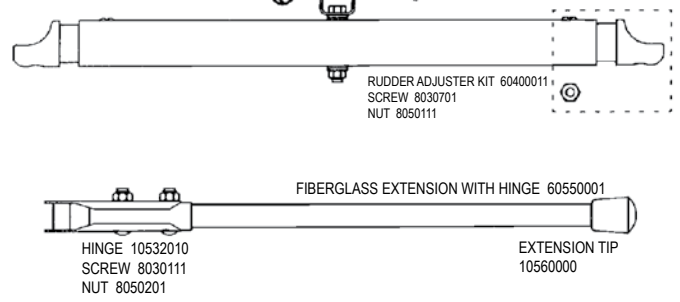

H18 / H18SX TILLER CROSSBAR & EXTENSION

TILLER CROSSBAR
BLACK 20520011
'95 - NEWER 20521001

YOKE ASSY. 3205

RING 20860000 CLEVIS PIN 8020411