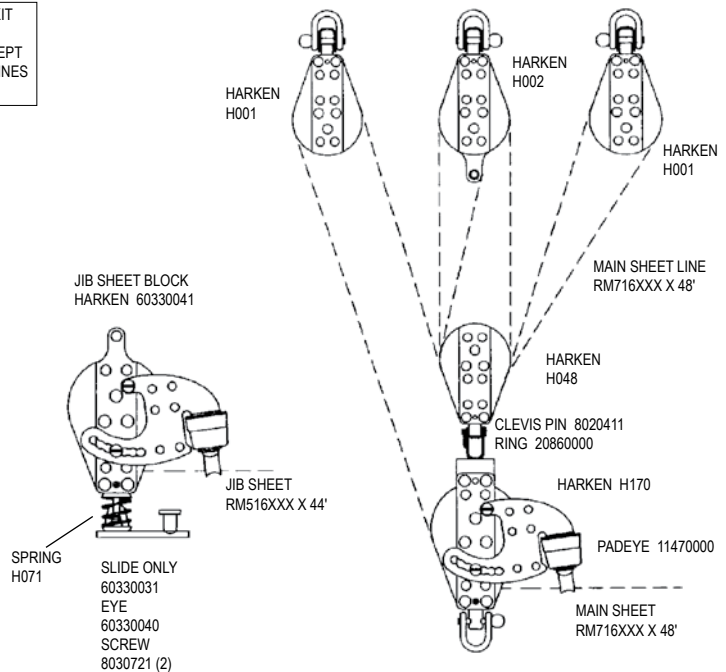

STRUT TAB 65100000

RING 20860000

CLEVIS PIN 8020421

END CASTING
65030010

FWD LEG LEFT
WITH CSTG 68091001

AFT LEG LEFT
WITH CSTG 68111001

END CASTING
65030010

BRACKET
91490010

68071001

STRUT 68160001

68061001

68061001

SX WINGS PARTS KIT
68060101
(EVERYTHING EXCEPT
WINGS, TRAMPS, LINES
AND EXTENSION)

Mounting Bar Kit 65071001
Includes:
Washer 8080891
Stud 8031821
Nut 8050341

H18 BLOCK SET WITH LINE

JIB SHEET BLOCK
HARKEN 60330041

SPRING
H071

SLIDE ONLY
60330031
EYE
60330040
SCREW
8030721 (2)

HARKEN
H001

HARKEN
H002

HARKEN
H001

MAIN SHEET LINE
RM716XXX X 48"

HARKEN
H048