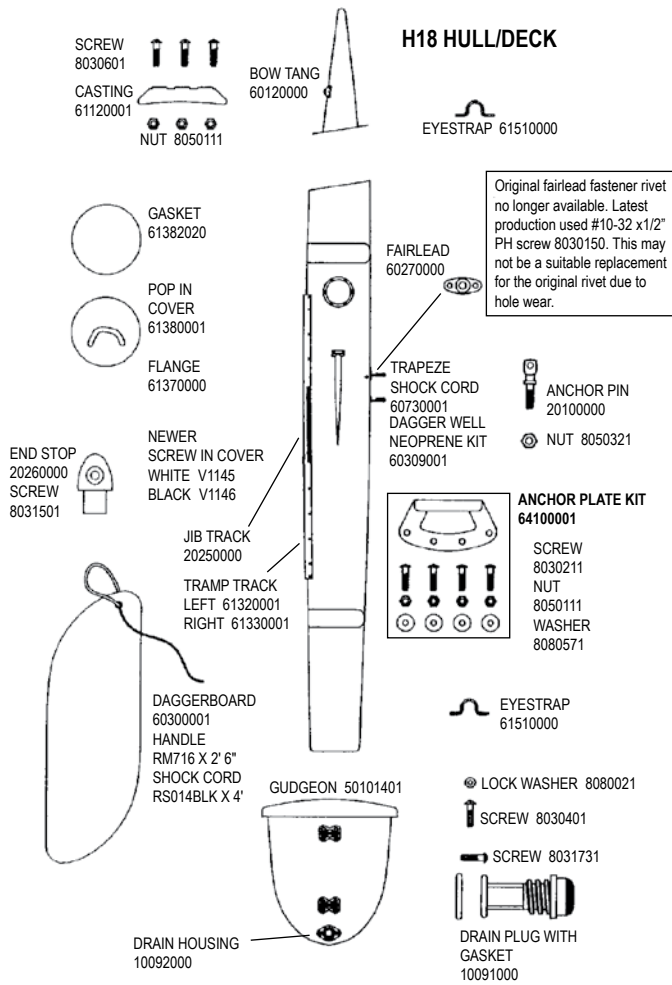

HOBIE 18 / 18 SX

H18 HULL/DECK

H18 TRAMPOLINE

COMPLETE TRAMPOLINE 6097XXXX
(XXXX = Color / See parts list for available options)
(Does not include lace line)

H18 FWD CROSSBAR CROSSBAR WITH STEP CASTING BLACK 60132010