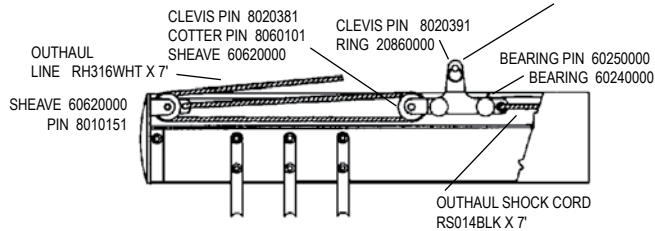

OUTHHAUL CAR ASSY 60220001 (OUTHHAUL AND SHOCK CORD NOT INCLUDED)

CLEVIS PIN 8020381
COTTER PIN 8060101
SHEAVE 60620000

CLEVIS PIN 8020391
RING 20860000

BEARING PIN 60250000
BEARING 60240000

OUTHHAUL LINE RH316WHT X 7"
SHEAVE 60620000
PIN 8010151

OUTHHAUL SHOCK CORD
RS014BLK X 7"