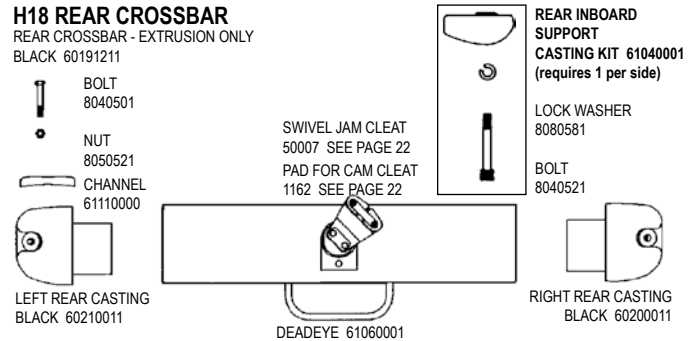

H18 REAR CROSSBAR REAR CROSSBAR - EXTRUSION ONLY BLACK 60191211