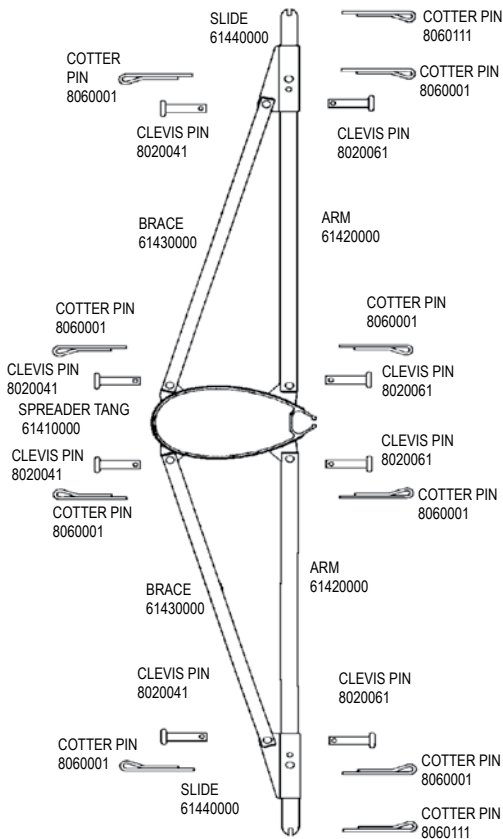

HINGE BLACK
 60650011

SHEAVE 60620000

RIVET 8010151

LUFF TRACK UPDATE 50404101
 LUFF TRACK 38584001

HALYARD LINE RH014WHT X 58'

RING 61290021
 TWIST SHACKLE 60670000

REACHER TANG 30691001

DANGER!
 ALWAYS USE EXTREME
 CAUTION WHILE RAISING
 AND LOWERING YOUR MAST,
 CONTACT WITH A POWER
 LINE COULD BE FATAL.

H18 / H18SX SPREADERS

H18 / H18SX DIAMOND WIRES

18 DIAMOND WIRE 61750001
 18SX DIAMOND WIRE 68750001

COTTER PIN 8060111

CLEVIS PIN 8020021

ROLLER
 61740000

TURNBUCKLE 61770000

H18 / H18SX ROTATION ARM