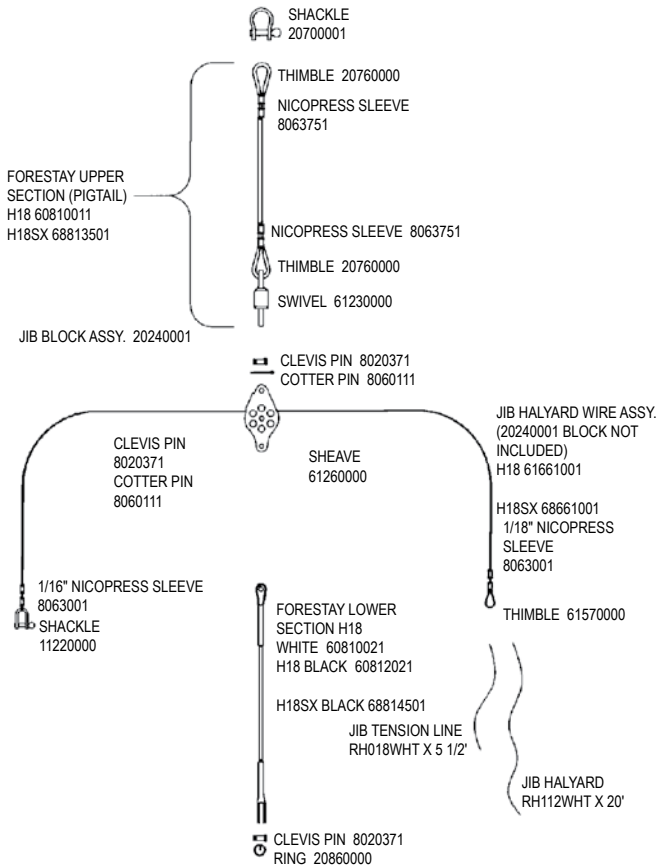

HINGE BLACK
 60650011

SHEAVE 60620000

RIVET 8010151

LUFF TRACK UPDATE 50404101
 LUFF TRACK 38584001

HALYARD LINE RH014WHT X 58'

RING 61290021
 TWIST SHACKLE 60670000

REACHER TANG 30691001

DANGER!
 ALWAYS USE EXTREME
 CAUTION WHILE RAISING
 AND LOWERING YOUR MAST,
 CONTACT WITH A POWER
 LINE COULD BE FATAL.

H18 / H18SX SPREADERS

H18 / H18SX DIAMOND WIRES

18 DIAMOND WIRE 61750001
 18SX DIAMOND WIRE 68750001

COTTER PIN 8060111

CLEVIS PIN 8020021

ROLLER
 61740000

TURNBUCKLE 61770000

H18 / H18SX ROTATION ARM

H18 / H18SX FORESTAY & JIB HALYARD

H18 / H18SX SHROUDS & ADJUSTERS

H18 SHROUD (1 SIDE)
WHITE 60790001
BLACK 60792001

H18SX SHROUD (1 SIDE) SHACKLE 20700001
BLACK 68793501

H18 RIVET GUIDE

() Indicates quantity needed to fasten part.