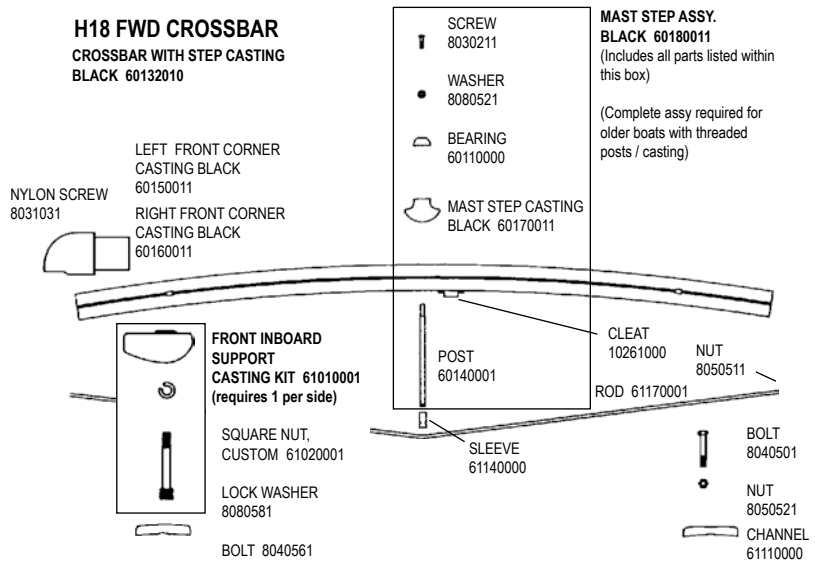

HOBIE 18 / 18 SX

H18 HULL/DECK

H18 TRAMPOLINE

COMPLETE TRAMPOLINE 6097XXXX
(XXXX = Color / See parts list for available options)
(Does not include lace line)

H18 FWD CROSSBAR CROSSBAR WITH STEP CASTING BLACK 60132010