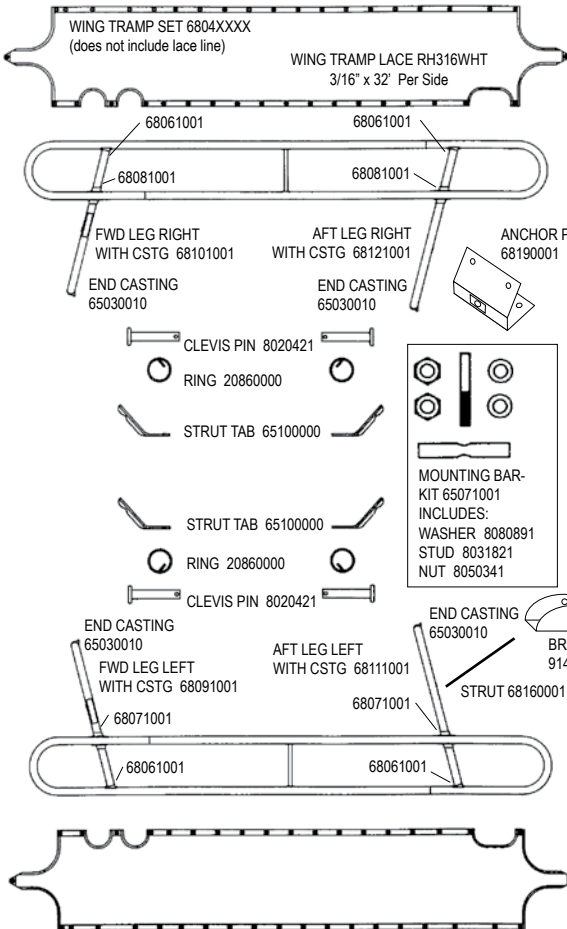

SX18 WINGS

WING TRAMP SET 6804XXXX
(does not include lace line)

WING TRAMP LACE RH316WHT
3/16" x 32" Per Side

68061001

68061001

68081001

68081001

FWD LEG RIGHT
WITH CSTG 68101001

AFT LEG RIGHT
WITH CSTG 68121001

ANCHOR PLATE
68190001

END CASTING
65030010

END CASTING
65030010

CLEVIS PIN 8020421

RING 20860000

STRUT TAB 65100000

STRUT TAB 65100000

RING 20860000

CLEVIS PIN 8020421

END CASTING
65030010

FWD LEG LEFT
WITH CSTG 68091001

AFT LEG LEFT
WITH CSTG 68111001

END CASTING
65030010

BRACKET
91490010

68071001

STRUT 68160001

68061001

68061001

SX WINGS PARTS KIT
68060101
(EVERYTHING EXCEPT
WINGS, TRAMPS, LINES
AND EXTENSION)

Mounting Bar Kit 65071001
Includes:
Washer 8080891
Stud 8031821
Nut 8050341