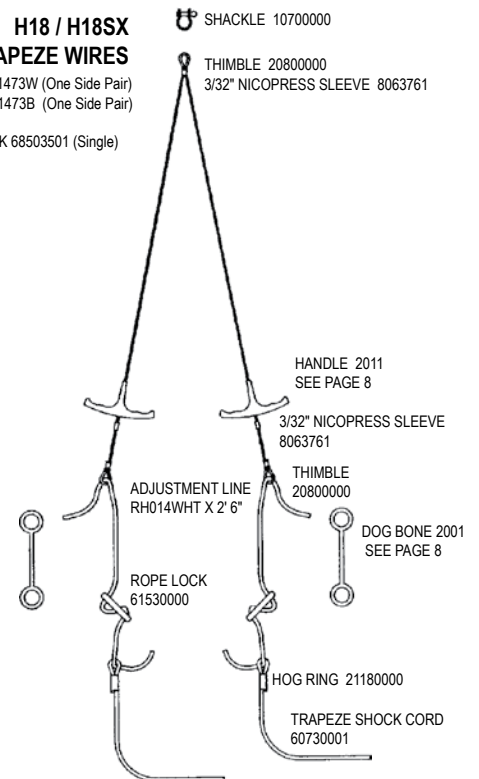

H18 / H18SX ROLLER FURLER

FURLER TUNE UP KIT 61900900
INCLUDES: BEARINGS, BEARING CAGE, NYLINER, NYLON SLEEVE, DARBY RINGS, SPOOL, HOUSING

FURLER ASSY. 61900000

H18 / H18SX BRIDLES

CLEVIS PIN 8020371
RING 20860000

BRIDLE
WHITE 60820001
BLACK 60822001

CLEVIS PIN 8020371
RING 20860000

H18 / H18SX TRAPEZE WIRES

H18 WHITE 1473W (One Side Pair)
H18 BLACK 1473B (One Side Pair)

H18SX BLACK 68503501 (Single)

H18 MAIN SAIL & BATTENS