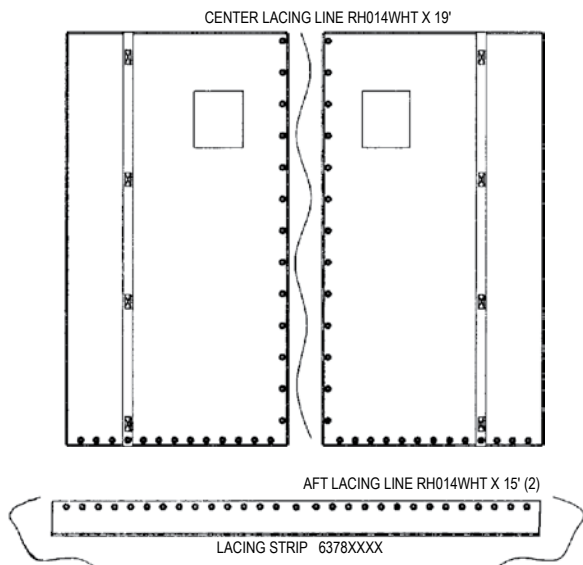

HOBIE 18 / 18 SX

H18 HULL/DECK

H18 TRAMPOLINE

COMPLETE TRAMPOLINE 6097XXXX
(XXXX = Color / See parts list for available options)
(Does not include lace line)

H18 FWD CROSSBAR CROSSBAR WITH STEP CASTING BLACK 60132010