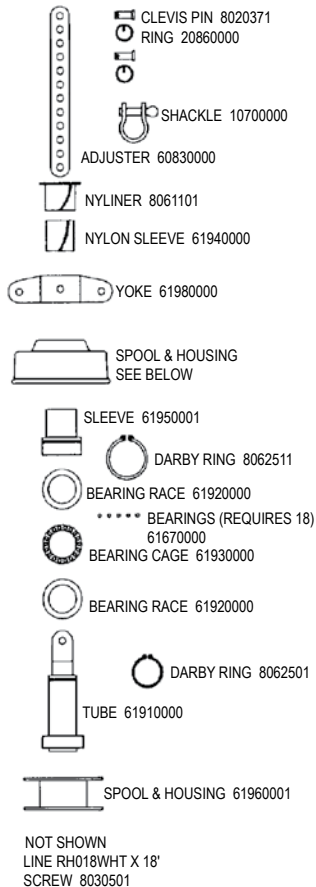

H18 / H18SX ROLLER FURLER

FURLER TUNE UP KIT 61900900
INCLUDES: BEARINGS, BEARING CAGE, NYLINER, NYLON SLEEVE, DARBY RINGS, SPOOL, HOUSING