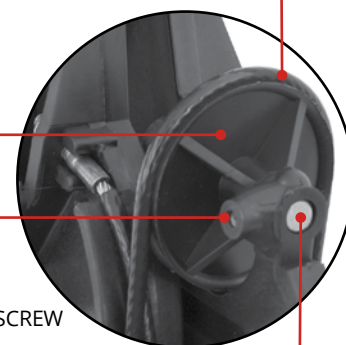

53170020 SET SCREW

81110001 PULLEY SHAFT

81236002 PEDAL ADJ GRAY ASSY INCLUDES:

- 81240 PLASTIC HANDLE GRAY
- 81230001 PIN
- 8031201 SCREW
- 81242001 SPRING
- 8034071 ALLEN WRENCH

- 81123001 IDLER PULLEY GT W/ BEARINGS
- 81126201 IDLER BEARINGS (12)

- 81203001 IDLER CABLE V2 (18.5")
- 8050111 NUT