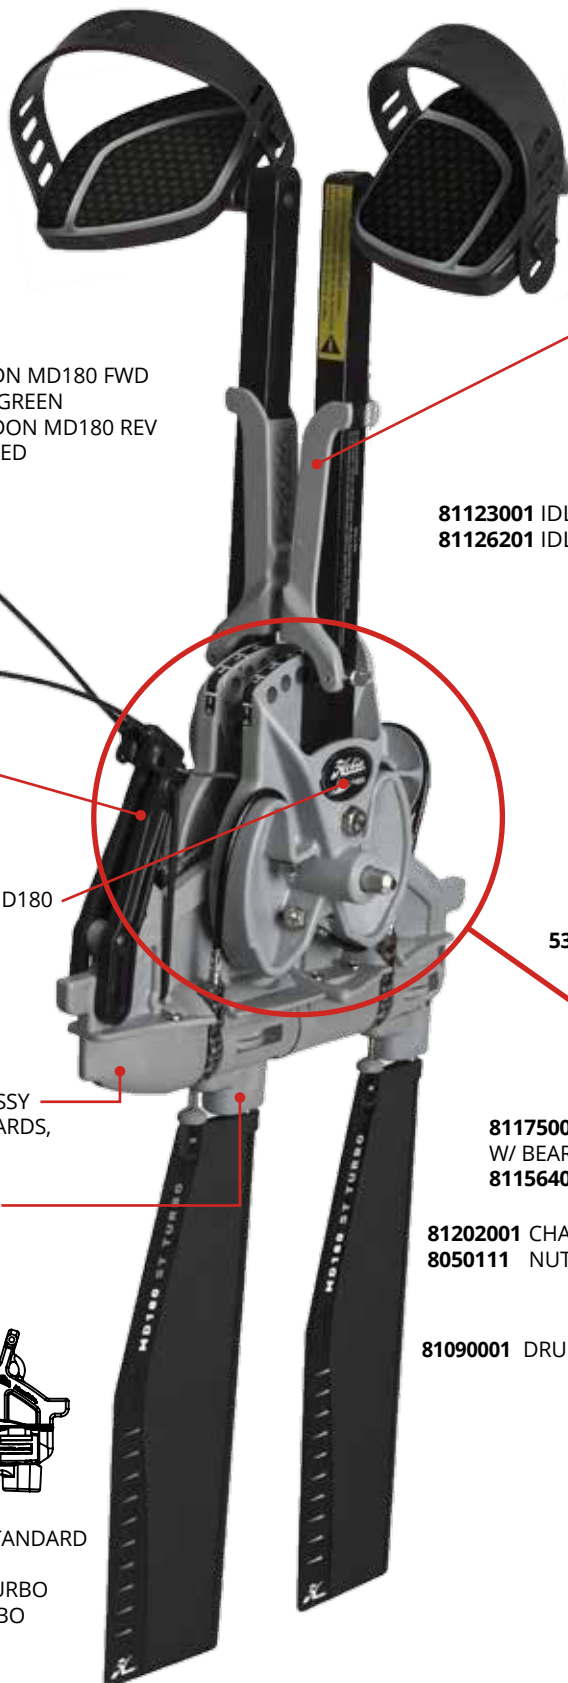

- 81486001 HANDLE & TENDN MD180 FWD
- 81000801 STICKER - FWD, GREEN
- 81491001 HANDLE & TENDON MD180 REV
- 81000901 STICKER - REV, RED

- 81493001 LEVER SHIFTER RIGHT / REVERSE
- 81496001 LEVER SHIFTER LEFT / FORWARD

72545001 DECAL DOME, MD180

81499001 MD 180 SPINE ASSY INCLUDES SPROCKETS, GUARDS, SHIFTERS AND BOOMS

81503001 BOOM MD 180

- 81490001 MAST MD180 STANDARD
- 81500001 MD180 FIN STD
- 81504001 MAST MD180 TURBO
- 81501001 MD180 FIN TURBO

- 81221101 PEDAL ASSY LEFT / NO PAD
- 81222201 PEDAL ASSY RIGHT / NO PAD
- 81000301 PEDAL PAD, LT MD180
- 81000401 PEDAL PAD, RT MD180
- 81000101 PEDAL PAD, LT CAMO
- 81000201 PEDAL PAD, RT CAMO
- 81222011 PEDAL ONLY (R)
- 81221011 PEDAL ONLY (L)
- 81226001 PEDAL STRAP (R)
- 81227001 PEDAL STRAP (L)
- 81222101 CAP - PEDAL
- 8050111 NUT
- 8080541 WASHER

81236002 PEDAL ADJ GRAY ASSY INCLUDES:

- 81240 PLASTIC HANDLE GRAY
- 81230001 PIN
- 8031201 SCREW
- 81242001 SPRING
- 8034071 ALLEN WRENCH

- 81123001 IDLER PULLEY GT W/ BEARINGS
- 81126201 IDLER BEARINGS (12)