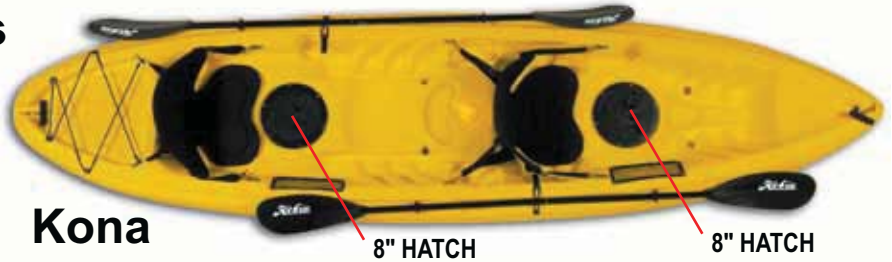

Hobie Paddle Series

Lanai / Maui

MAUI
6" HATCH

LANAI
6" HATCH

Kona

8" HATCH

8" HATCH

QUEST RUDDER SYSTEM
78501 TWIST-N-STOW RUDDER KIT
78550001 RUDDER MOUNT
8032011 RUDDER SCREWS

HATCH SEAL - TRIMLOC
71300001 PER FOOT (5')

Quest

37380001 CLAM CLEAT

61070000 CLEAT
8031130 SCREW

8" HATCH

78540001 TRACK / FOOT BRACE
78535001 FOOT BRACE / LEFT
78536001 FOOT BRACE / RIGHT

Odyssey

8" HATCH