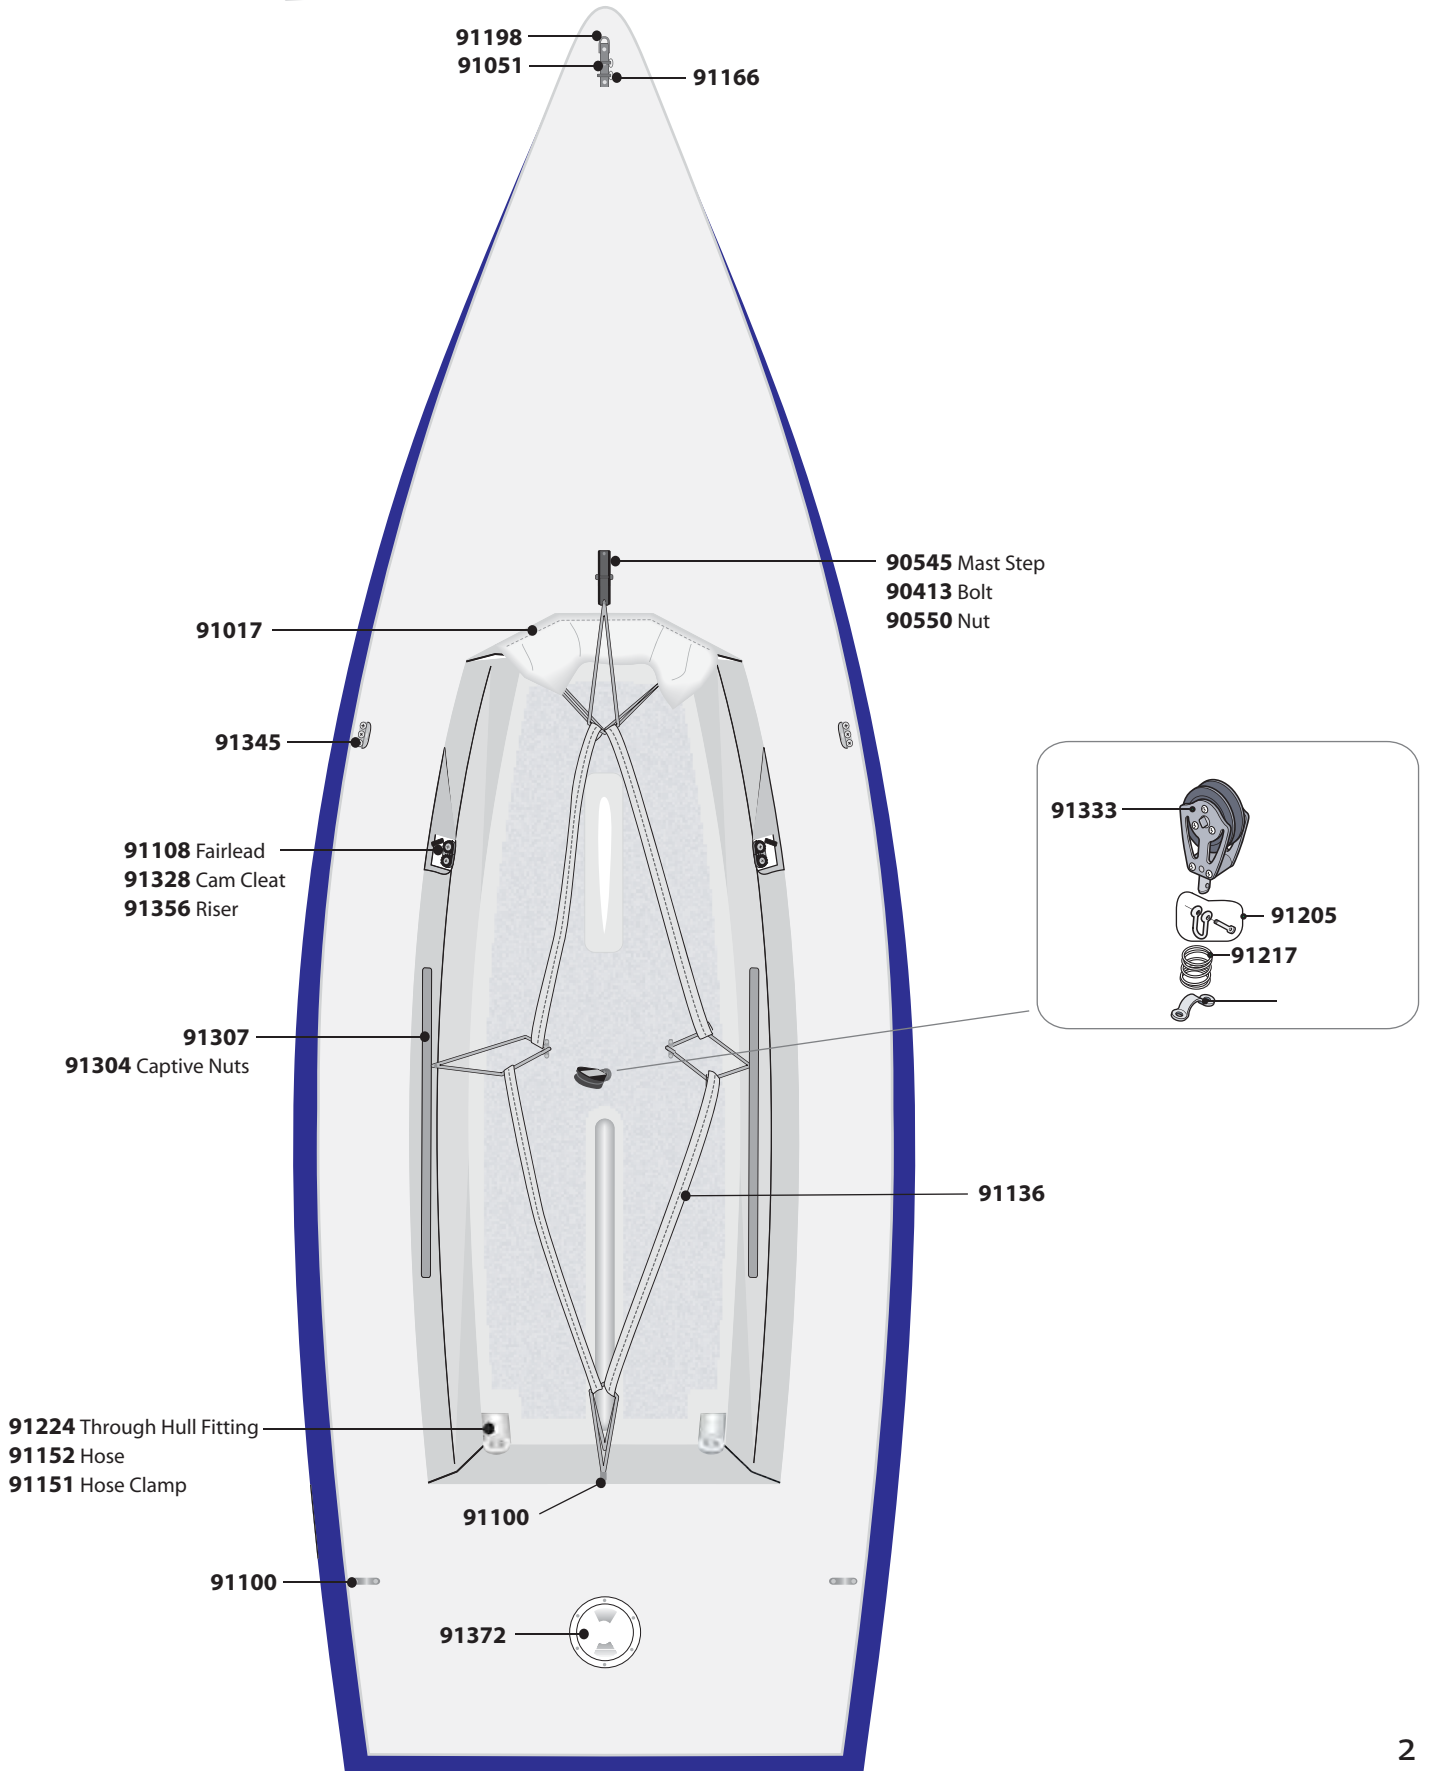

Vanguard 15 Parts Locator

LaserPerformance™

Vanguard 15 Hull & Deck Hardware

Vanguard 15 Spars and Hardware

Vanguard 15 Spars and Hardware

Vanguard 15 Blades

Vanguard 15 Technical Information

| | | |
|----------------|----------|----------|
| Hull Weight | 190 lbs | 82.2 kg |
| LOA | 15.2 ft | 4.6 m |
| Beam | 5.6 ft | 1.7 m |
| Draft | 3.2 ft | 1.0 m |
| Main Sail Area | 78 sq ft | 7.2 m sq |
| Jib Sail Area | 49 sq ft | 4.6 m sq |

Vanguard 15 Line Specifications

| <u>Description</u> | <u>Diameter (in)</u> | <u>Diameter (mm)</u> | <u>Type</u> | <u>Length</u> | <u>Quantity</u> |
|-------------------------------|------------------------|----------------------|------------------|---------------|-----------------|
| Main Halyard | 1/4 in | 6mm | prestretch | 41 ft | 1 |
| Cunningham | 3/16 in | 5mm | prestretch | 4 ft | 1 |
| Jib Adjuster (older boats) | 3/16 in | 5mm | prestretch | 10 ft | 1 |
| Forestay Tensioner | 5/32 in | 4mm | prestretch | 4 ft | 1 |
| Daggerboard Retainer | 3/16 in | 5mm | shockcord | 5 ft | 1 |
| Outhaul | 3/16 in | 5mm | prestretch | 11 ft | 1 |
| Hiking strap tie down - shor | 3/16 in | 5mm | prestretch | 2 ft | 4 |
| Hiking strap tie down - long | 3/16 in | 5mm | prestretch | 3 ft | 4 |
| Hiking strap keeper - short | 3/16 in | 5mm | prestretch | 2 ft | 2 |
| Hiking strap keeper - long | 3/16 in | 5mm | prestretch | 3 ft | 3 |
| Vang | 3/16 in | 5mm | prestretch | 14 ft | 1 |
| Mainsheet - Split tail splice | 5/16 in to 1/8 in tail | 8mm to 3mm tail | braid to spectra | 25 ft | 1 |
| Jibsheet | 5/16 in | 8mm | braid on braid | 25 ft | 1 |