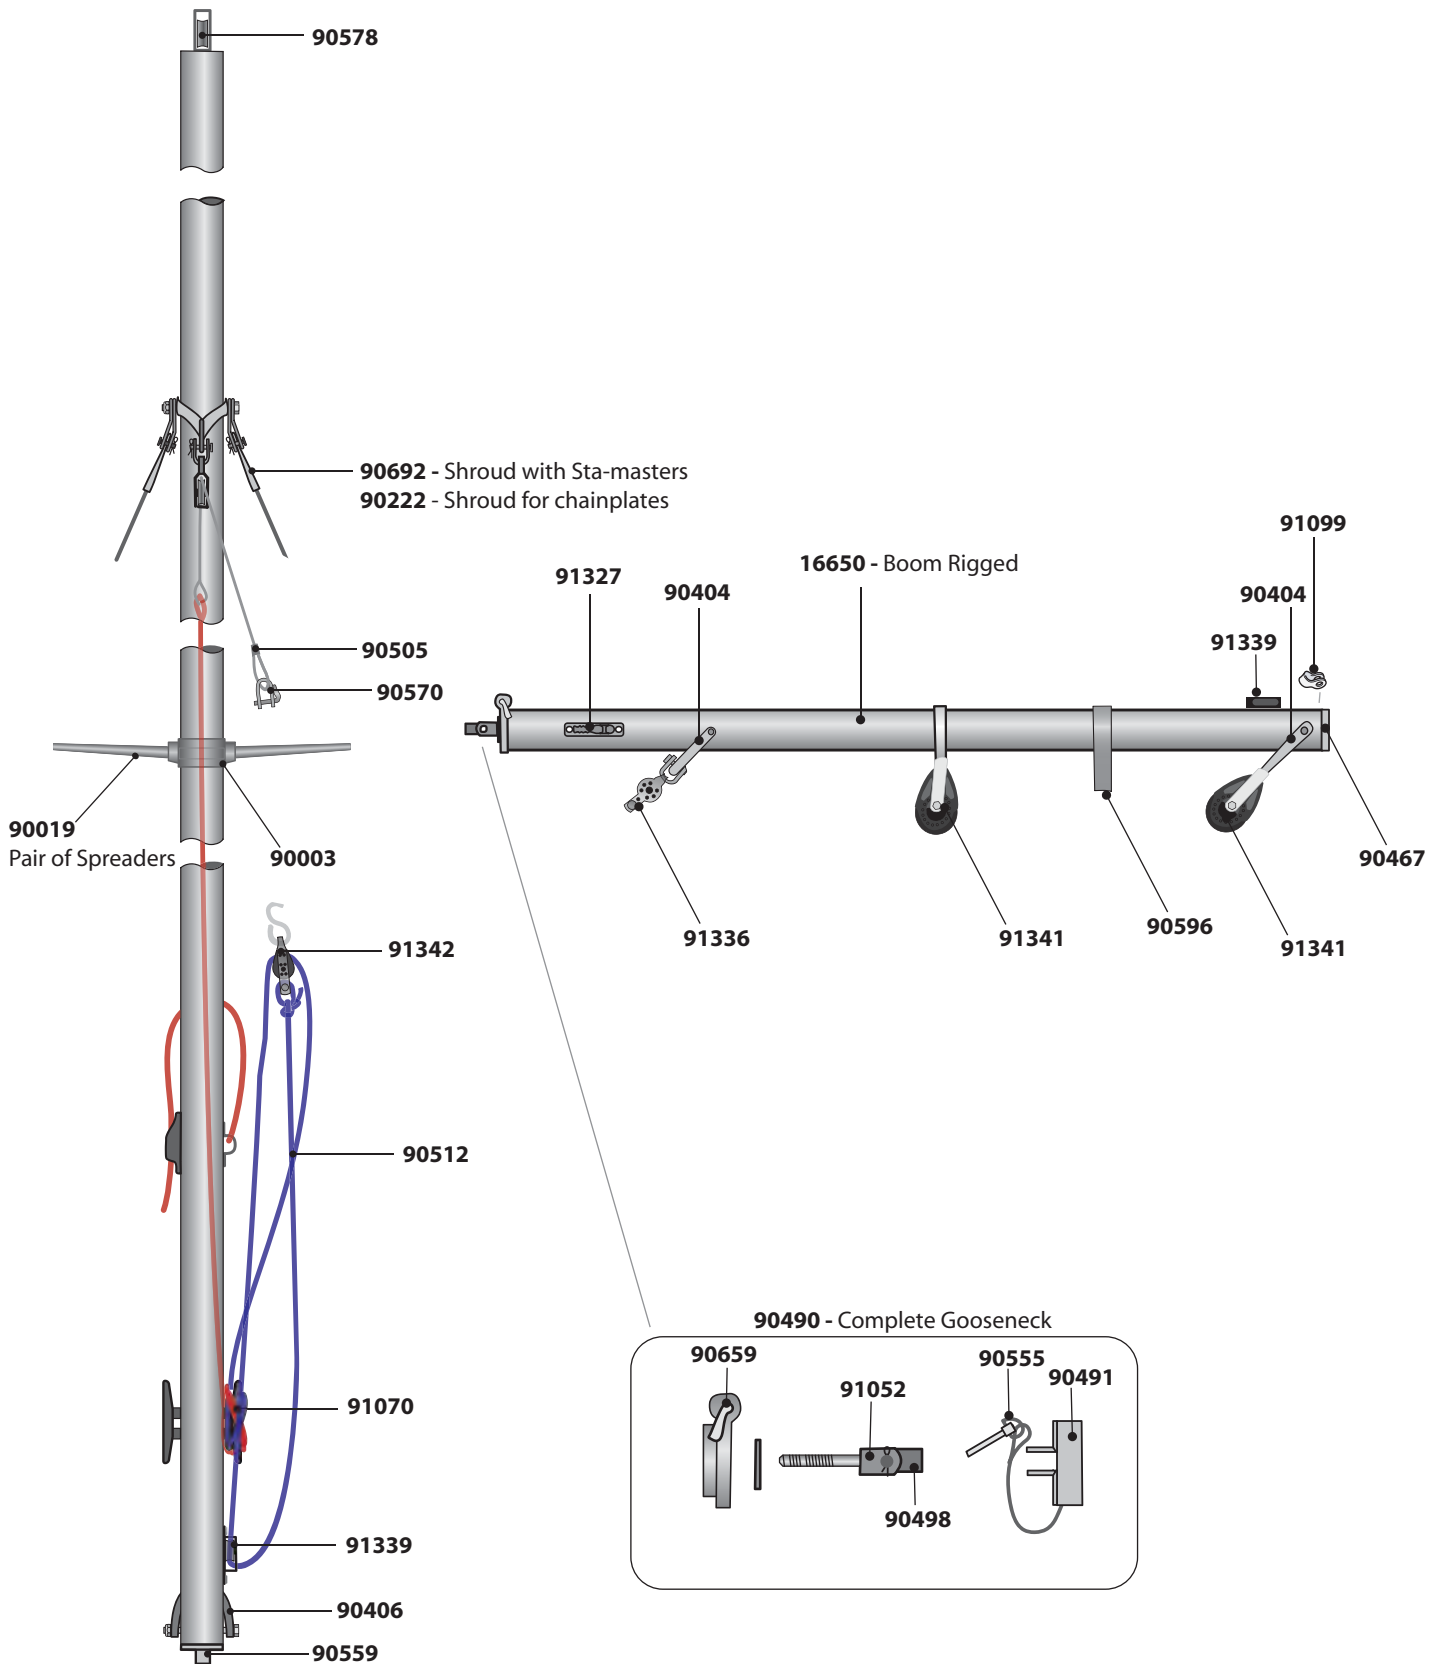

Vanguard 15 Parts Locator

LaserPerformance™

Vanguard 15 Hull & Deck Hardware

Vanguard 15 Spars and Hardware

Vanguard 15 Spars and Hardware

Vanguard 15 Blades

Vanguard 15 Technical Information

| | | |
|----------------|----------|----------|
| Hull Weight | 190 lbs | 82.2 kg |
| LOA | 15.2 ft | 4.6 m |
| Beam | 5.6 ft | 1.7 m |
| Draft | 3.2 ft | 1.0 m |
| Main Sail Area | 78 sq ft | 7.2 m sq |
| Jib Sail Area | 49 sq ft | 4.6 m sq |

Vanguard 15 Line Specifications

| <u>Description</u> | <u>Diameter (in)</u> | <u>Diameter (mm)</u> | <u>Type</u> | <u>Length</u> | <u>Quantity</u> |
|-------------------------------|------------------------|----------------------|------------------|---------------|-----------------|
| Main Halyard | 1/4 in | 6mm | prestretch | 41 ft | 1 |
| Cunningham | 3/16 in | 5mm | prestretch | 4 ft | 1 |
| Jib Adjuster (older boats) | 3/16 in | 5mm | prestretch | 10 ft | 1 |
| Forestay Tensioner | 5/32 in | 4mm | prestretch | 4 ft | 1 |
| Daggerboard Retainer | 3/16 in | 5mm | shockcord | 5 ft | 1 |
| Outhaul | 3/16 in | 5mm | prestretch | 11 ft | 1 |
| Hiking strap tie down - shor | 3/16 in | 5mm | prestretch | 2 ft | 4 |
| Hiking strap tie down - long | 3/16 in | 5mm | prestretch | 3 ft | 4 |
| Hiking strap keeper - short | 3/16 in | 5mm | prestretch | 2 ft | 2 |
| Hiking strap keeper - long | 3/16 in | 5mm | prestretch | 3 ft | 3 |
| Vang | 3/16 in | 5mm | prestretch | 14 ft | 1 |
| Mainsheet - Split tail splice | 5/16 in to 1/8 in tail | 8mm to 3mm tail | braid to spectra | 25 ft | 1 |
| Jibsheet | 5/16 in | 8mm | braid on braid | 25 ft | 1 |