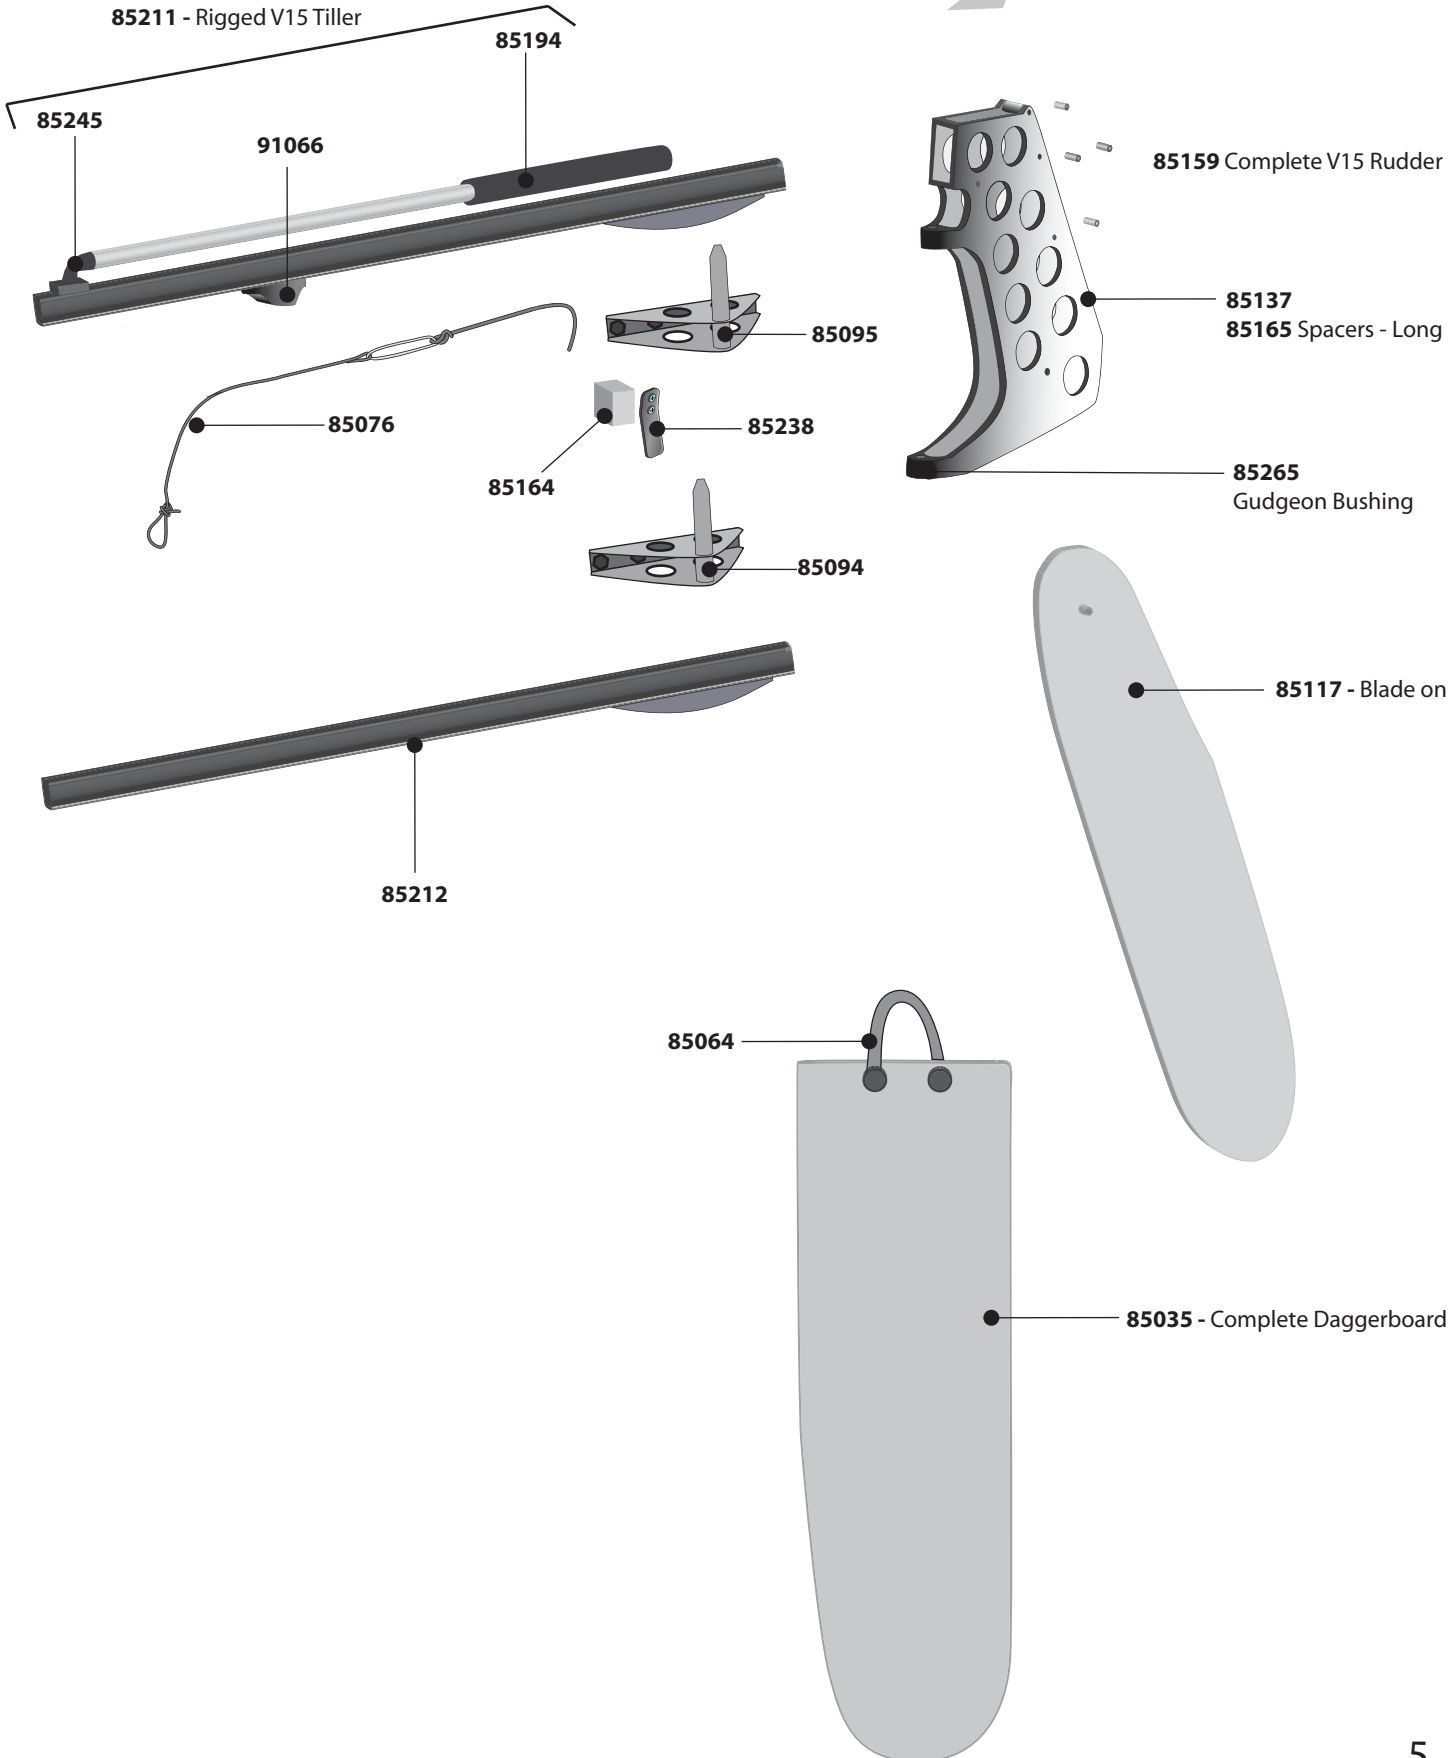

Vanguard 15 Parts Locator

LaserPerformance™

Vanguard 15 Hull & Deck Hardware

Vanguard 15 Spars and Hardware

Vanguard 15 Spars and Hardware

Vanguard 15 Blades

Vanguard 15 Technical Information

| | | |
|----------------|----------|----------|
| Hull Weight | 190 lbs | 82.2 kg |
| LOA | 15.2 ft | 4.6 m |
| Beam | 5.6 ft | 1.7 m |
| Draft | 3.2 ft | 1.0 m |
| Main Sail Area | 78 sq ft | 7.2 m sq |
| Jib Sail Area | 49 sq ft | 4.6 m sq |

Vanguard 15 Line Specifications

| <u>Description</u> | <u>Diameter (in)</u> | <u>Diameter (mm)</u> | <u>Type</u> | <u>Length</u> | <u>Quantity</u> |
|-------------------------------|------------------------|----------------------|------------------|---------------|-----------------|
| Main Halyard | 1/4 in | 6mm | prestretch | 41 ft | 1 |
| Cunningham | 3/16 in | 5mm | prestretch | 4 ft | 1 |
| Jib Adjuster (older boats) | 3/16 in | 5mm | prestretch | 10 ft | 1 |
| Forestay Tensioner | 5/32 in | 4mm | prestretch | 4 ft | 1 |
| Daggerboard Retainer | 3/16 in | 5mm | shockcord | 5 ft | 1 |
| Outhaul | 3/16 in | 5mm | prestretch | 11 ft | 1 |
| Hiking strap tie down - shor | 3/16 in | 5mm | prestretch | 2 ft | 4 |
| Hiking strap tie down - long | 3/16 in | 5mm | prestretch | 3 ft | 4 |
| Hiking strap keeper - short | 3/16 in | 5mm | prestretch | 2 ft | 2 |
| Hiking strap keeper - long | 3/16 in | 5mm | prestretch | 3 ft | 3 |
| Vang | 3/16 in | 5mm | prestretch | 14 ft | 1 |
| Mainsheet - Split tail splice | 5/16 in to 1/8 in tail | 8mm to 3mm tail | braid to spectra | 25 ft | 1 |
| Jibsheet | 5/16 in | 8mm | braid on braid | 25 ft | 1 |