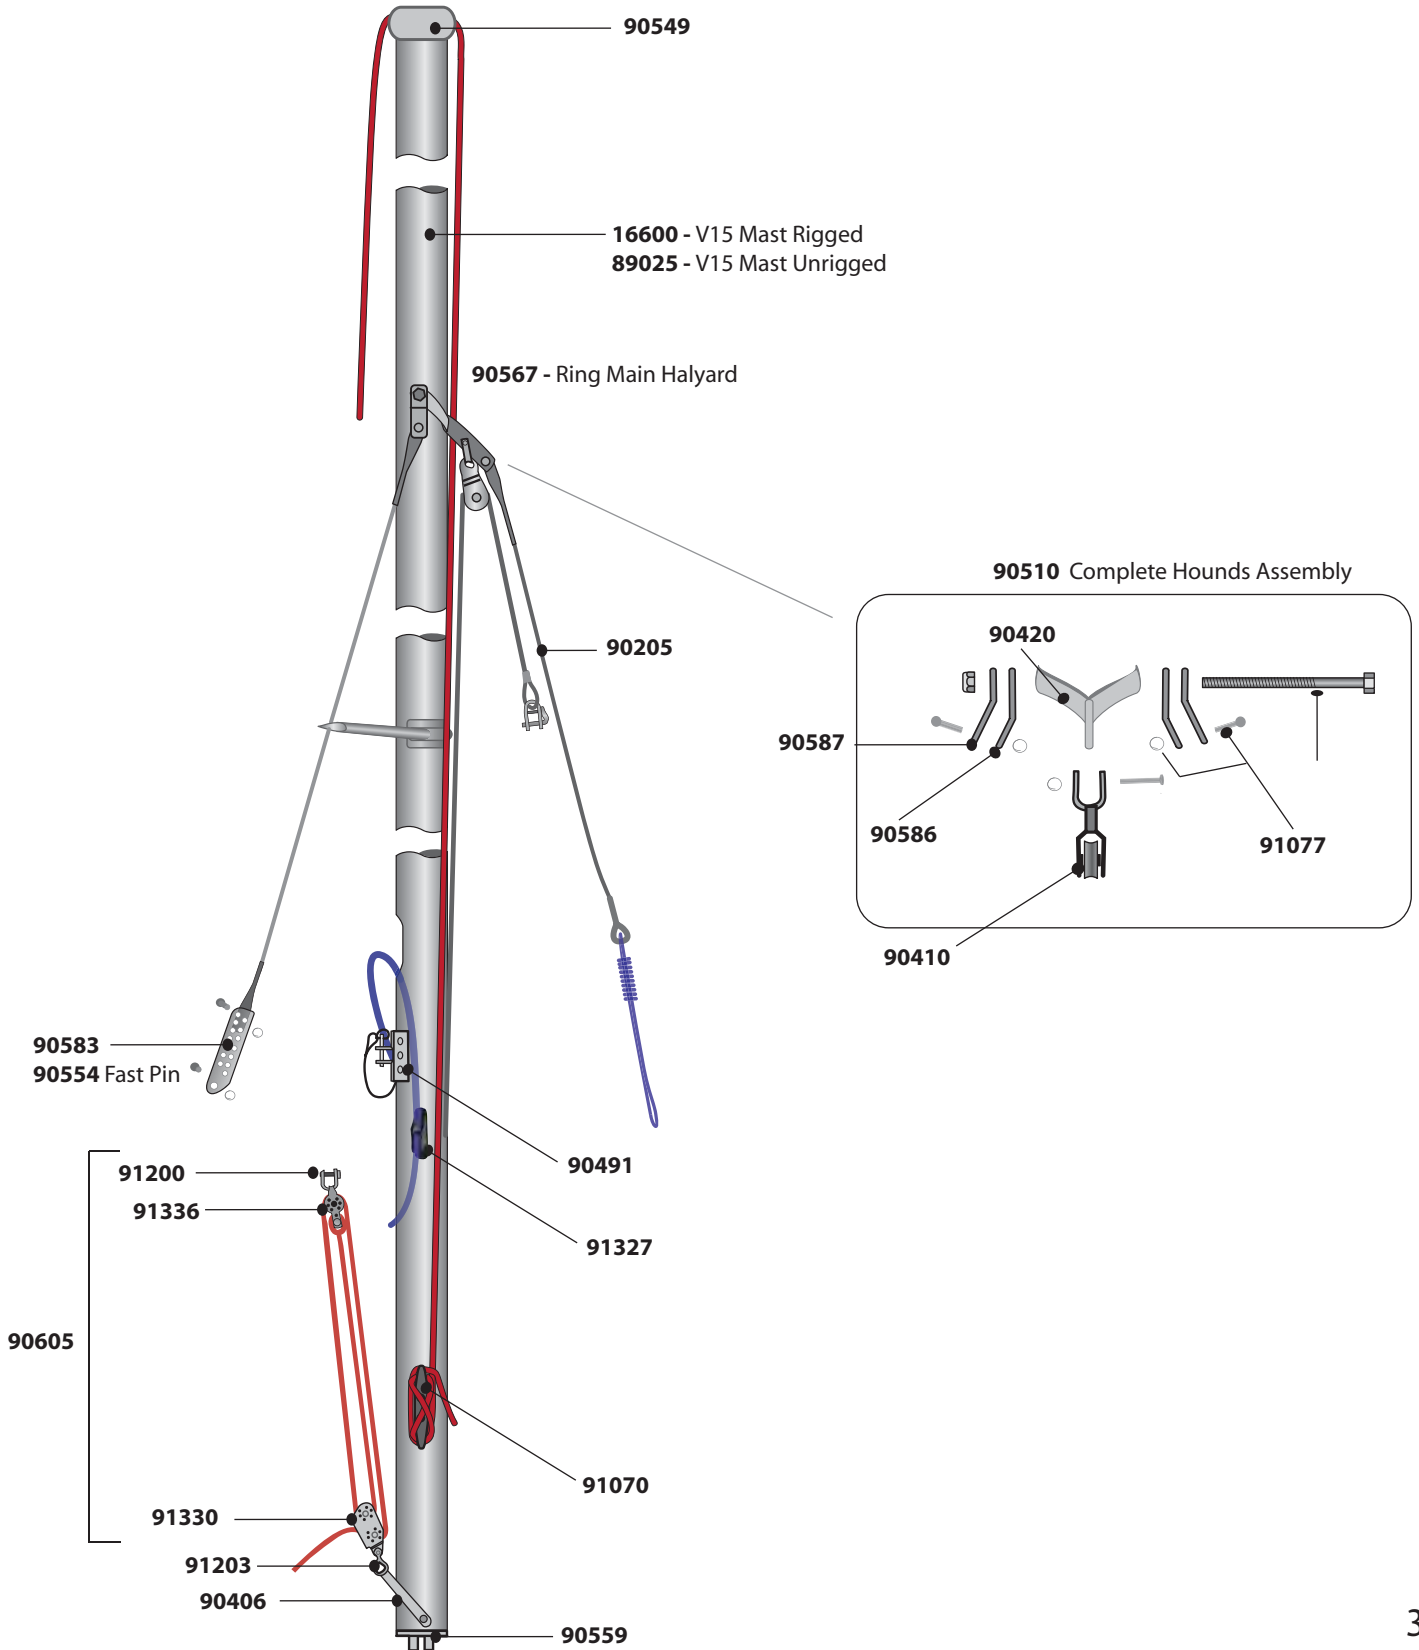

Vanguard 15 Parts Locator

LaserPerformance™

Vanguard 15 Hull & Deck Hardware

Vanguard 15 Spars and Hardware

Vanguard 15 Spars and Hardware

Vanguard 15 Blades

Vanguard 15 Technical Information

| | | |
|----------------|----------|----------|
| Hull Weight | 190 lbs | 82.2 kg |
| LOA | 15.2 ft | 4.6 m |
| Beam | 5.6 ft | 1.7 m |
| Draft | 3.2 ft | 1.0 m |
| Main Sail Area | 78 sq ft | 7.2 m sq |
| Jib Sail Area | 49 sq ft | 4.6 m sq |

Vanguard 15 Line Specifications

| <u>Description</u> | <u>Diameter (in)</u> | <u>Diameter (mm)</u> | <u>Type</u> | <u>Length</u> | <u>Quantity</u> |
|-------------------------------|------------------------|----------------------|------------------|---------------|-----------------|
| Main Halyard | 1/4 in | 6mm | prestretch | 41 ft | 1 |
| Cunningham | 3/16 in | 5mm | prestretch | 4 ft | 1 |
| Jib Adjuster (older boats) | 3/16 in | 5mm | prestretch | 10 ft | 1 |
| Forestay Tensioner | 5/32 in | 4mm | prestretch | 4 ft | 1 |
| Daggerboard Retainer | 3/16 in | 5mm | shockcord | 5 ft | 1 |
| Outhaul | 3/16 in | 5mm | prestretch | 11 ft | 1 |
| Hiking strap tie down - shor | 3/16 in | 5mm | prestretch | 2 ft | 4 |
| Hiking strap tie down - long | 3/16 in | 5mm | prestretch | 3 ft | 4 |
| Hiking strap keeper - short | 3/16 in | 5mm | prestretch | 2 ft | 2 |
| Hiking strap keeper - long | 3/16 in | 5mm | prestretch | 3 ft | 3 |
| Vang | 3/16 in | 5mm | prestretch | 14 ft | 1 |
| Mainsheet - Split tail splice | 5/16 in to 1/8 in tail | 8mm to 3mm tail | braid to spectra | 25 ft | 1 |
| Jibsheet | 5/16 in | 8mm | braid on braid | 25 ft | 1 |