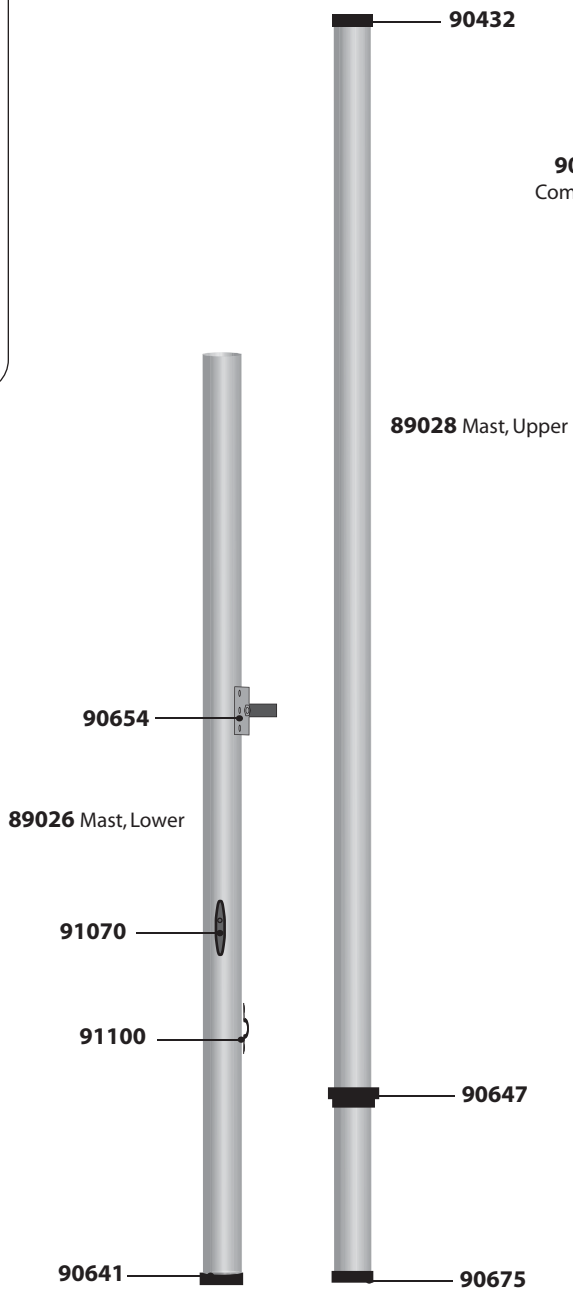

Zuma Parts Locator

LaserPerformance™

Zuma Hull and Deck

Drain Plugs

- 91090 Grey, Holt Allen
- 91085 Black, Beckson, CURRENT
- 91093 White, bayonette
- 91086 Black, RWO

Zuma Spars

Zuma Blades

85104 Complete Rudder Assembly
85182 Complete Tiller Assembly with Extension

85193
85190 Tiller Extension Kit

85245
85036 Complete Daggerboard

85009 Rudder Bolt

85012

85121

85008 Pivot Bolt

91179 Retaining ring

85079 Pintle Pin