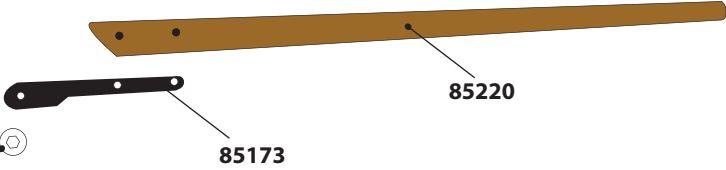

85009 Rudder Bolt

85012

85121

85008 Pivot Bolt

91179 Retaining ring

85079 Pintle Pin

85074

91175 Post

85171 Spring (2)

85139 Rudder Conversion Kit