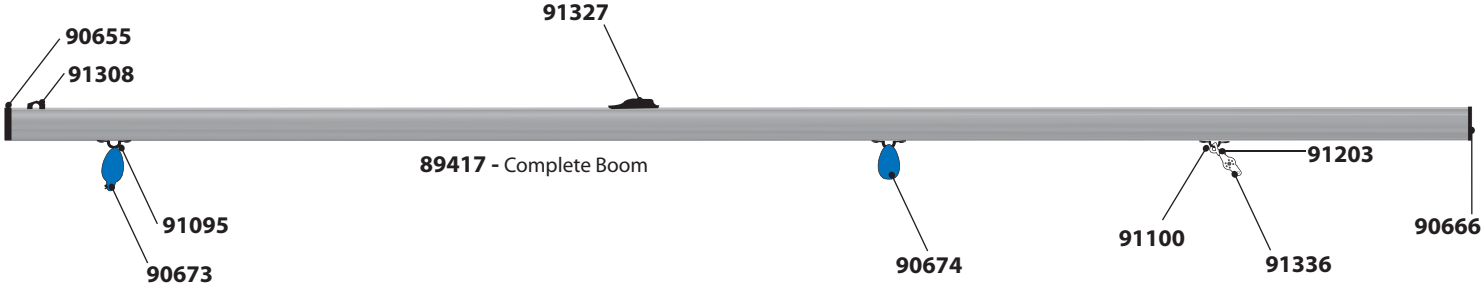

Zuma Parts Locator

LaserPerformance™

Zuma Hull and Deck

Drain Plugs

- 91090 Grey, Holt Allen
- 91085 Black, Beckson, CURRENT
- 91093 White, bayonette
- 91086 Black, RWO

Zuma Spars

Zuma Blades

85104 Complete Rudder Assembly
85182 Complete Tiller Assembly with Extension