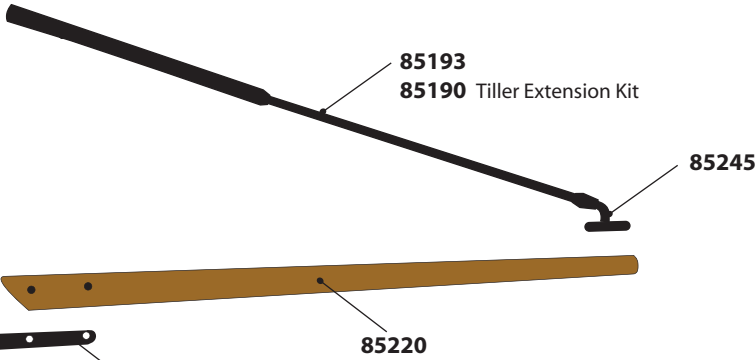

Zuma Parts Locator

LaserPerformance™

Zuma Hull and Deck

Drain Plugs

- 91090 Grey, Holt Allen
- 91085 Black, Beckson, CURRENT
- 91093 White, bayonette
- 91086 Black, RWO

Zuma Spars

Zuma Blades

85104 Complete Rudder Assembly
85182 Complete Tiller Assembly with Extension

85193
85190 Tiller Extension Kit

85245
85036 Complete Daggerboard

85009 Rudder Bolt

85012

85121

85008 Pivot Bolt

91179 Retaining ring

85079 Pintle Pin