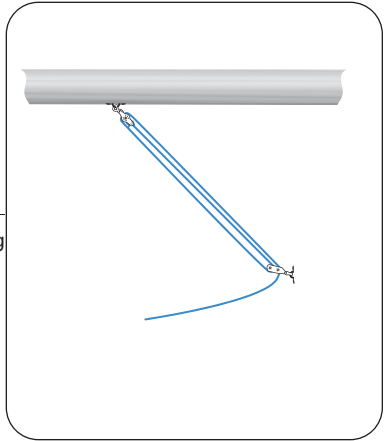

Zuma Parts Locator

LaserPerformance™

Zuma Hull and Deck

Drain Plugs

- 91090 Grey, Holt Allen
- 91085 Black, Beckson, CURRENT
- 91093 White, bayonette
- 91086 Black, RWO

Zuma Spars

Zuma Blades

85104 Complete Rudder Assembly
85182 Complete Tiller Assembly with Extension