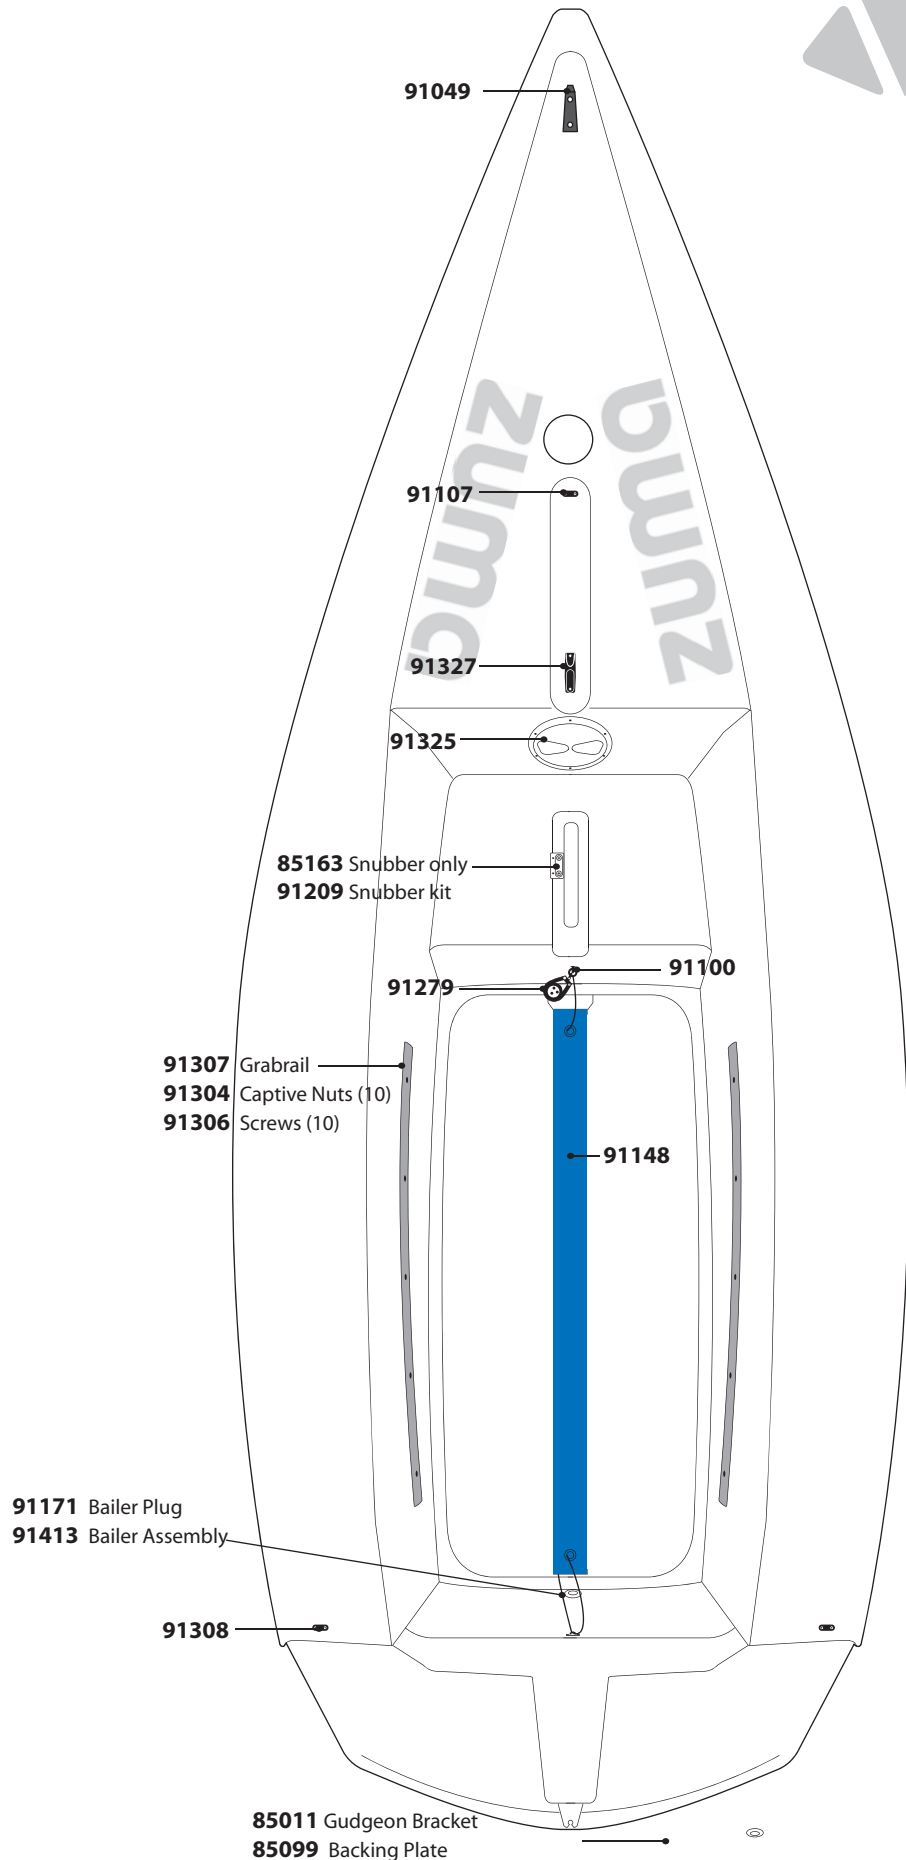

Zuma Parts Locator

LaserPerformance™

Zuma Hull and Deck

Drain Plugs

- 91090 Grey, Holt Allen
- 91085 Black, Beckson, CURRENT
- 91093 White, bayonette
- 91086 Black, RWO

Zuma Spars

Zuma Blades

85104 Complete Rudder Assembly
85182 Complete Tiller Assembly with Extension