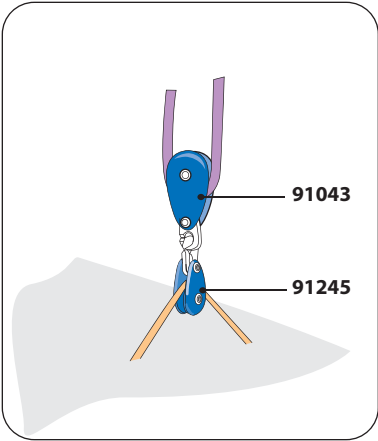

Zuma Parts Locator

LaserPerformance™

Zuma Hull and Deck

Drain Plugs

- 91090 Grey, Holt Allen
- 91085 Black, Beckson, CURRENT
- 91093 White, bayonette
- 91086 Black, RWO

Zuma Spars

Zuma Blades

85104 Complete Rudder Assembly
85182 Complete Tiller Assembly with Extension

85193
85190 Tiller Extension Kit

85245
85036 Complete Daggerboard

85009 Rudder Bolt

85012

85121

85008 Pivot Bolt

91179 Retaining ring

85079 Pintle Pin