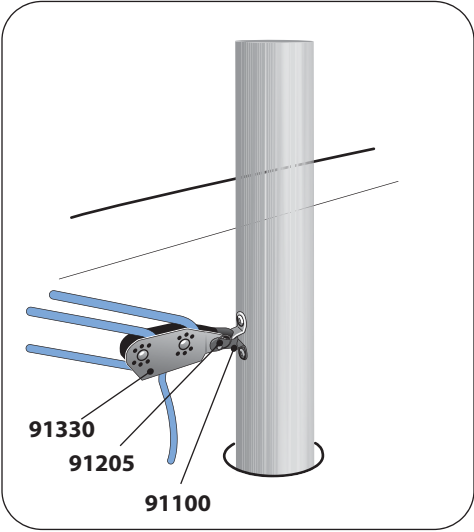

Zuma Parts Locator

LaserPerformance™

Zuma Hull and Deck

Drain Plugs

- 91090 Grey, Holt Allen
- 91085 Black, Beckson, CURRENT
- 91093 White, bayonette
- 91086 Black, RWO

Zuma Spars

Zuma Blades

85104 Complete Rudder Assembly
85182 Complete Tiller Assembly with Extension

85193
85190 Tiller Extension Kit

85245
85036 Complete Daggerboard

85009 Rudder Bolt

85012

85121

85008 Pivot Bolt

91179 Retaining ring

85079 Pintle Pin